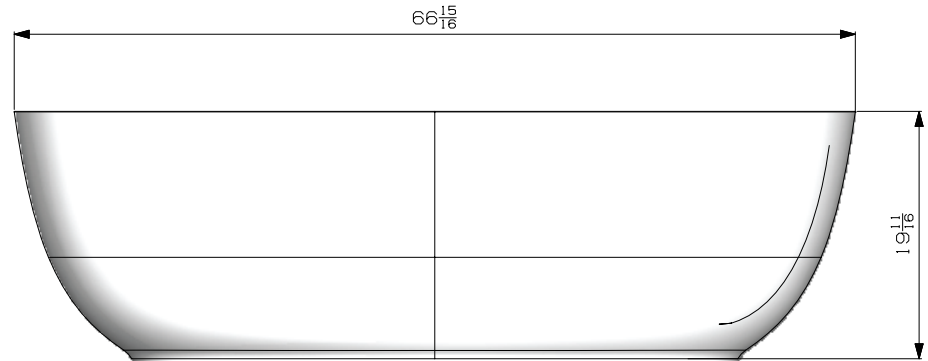

67" Razen Resin Freestanding Tub

SKU # I41015

Overall Dimensions:

Length: 68 7/8"
 Width: 31 1/2"
 Height: 19 5/8"
 Rim Thickness: 3/4"

Interior Dimensions:

Length:
 Width:
 Depth to Overflow: 15 1/8"