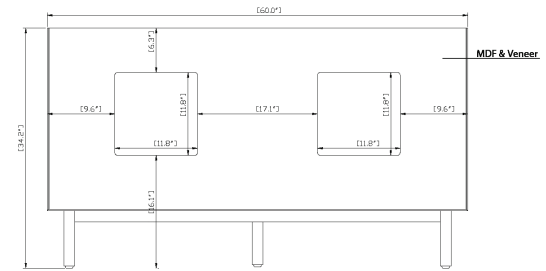

60" Adney Vanity for Rectangular Undermount Sink

SKU # 156961

Overall Dimensions:

Length: 60"
 Width: 21 1/4"
 Height: 34 1/4"

Vanity with Optional Top Dimensions:

Length: 61"
 Width: 22"
 Height: 34 1/4"

Overall Sink Dimensions:

Length: 61"
 Width: 22"
 Sink Depth: 8 3/4"

Product Diagrams

Front

Back

Side

Top