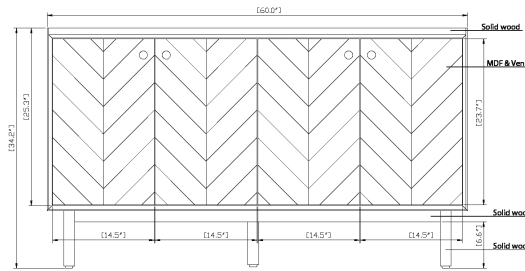

60" Adney Vanity for Rectangular Undermount Sink

SKU # 156961

Overall Dimensions:

Length: 60"
 Width: 21 1/4"
 Height: 34 1/4"

Vanity with Optional Top Dimensions:

Length: 61"
 Width: 22"
 Height: 34 1/4"

Overall Sink Dimensions:

Length: 61"
 Width: 22"
 Sink Depth: 8 3/4"

Product Diagrams

Front

Back

Side

Top