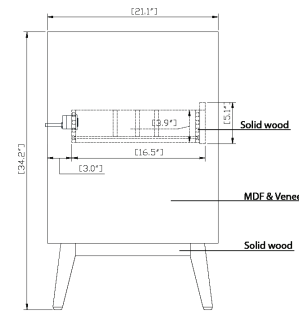

60" Adney Vanity for Rectangular Undermount Sink

SKU # 156961

Overall Dimensions:

Length: 60"
 Width: 21 1/4"
 Height: 34 1/4"

Vanity with Optional Top Dimensions:

Length: 61"
 Width: 22"
 Height: 34 1/4"

Overall Sink Dimensions:

Length: 61"
 Width: 22"
 Sink Depth: 8 3/4"

Product Diagrams

Front

Back

Side

Top