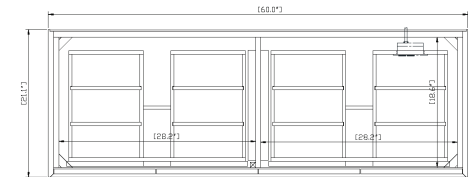

60" Adney Vanity for Rectangular Undermount Sink

SKU # 156961

Overall Dimensions:

Length: 60"
 Width: 21 1/4"
 Height: 34 1/4"

Vanity with Optional Top Dimensions:

Length: 61"
 Width: 22"
 Height: 34 1/4"

Overall Sink Dimensions:

Length: 61"
 Width: 22"
 Sink Depth: 8 3/4"

Product Diagrams

Front

Back

Side

Top