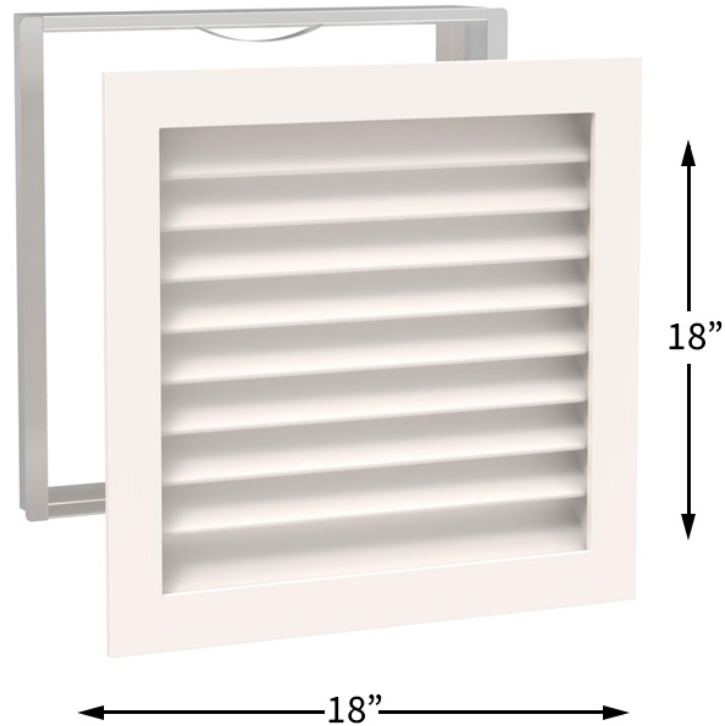

Overall Dimensions:

Width: 18"
Height: 18"

Rough Opening Size: 18" W x 18" H
Overall Dimensions: 20.8" x 19.5" H