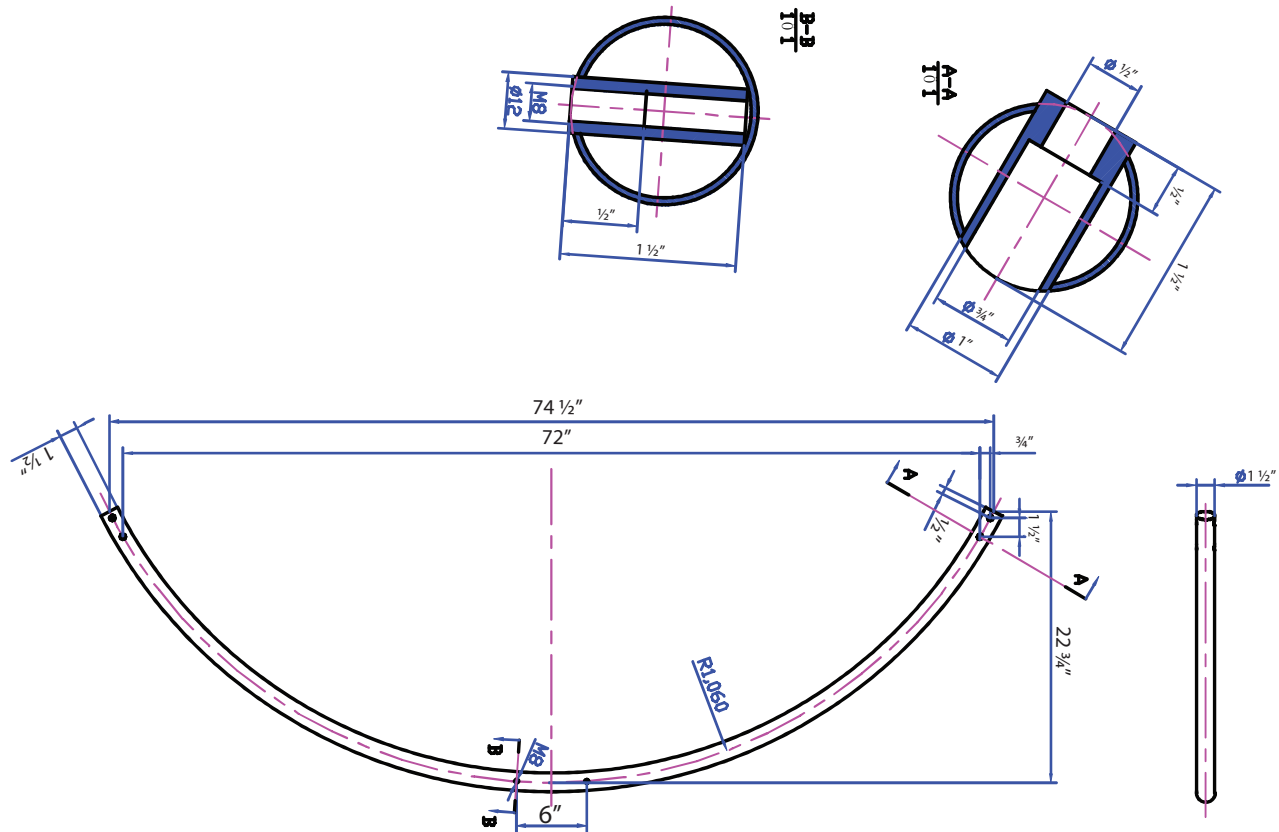

Rena Resin Freestanding Hammock Tub Steel Stand

Overall Dimensions:

Length: 4"
 Width: 2"
 Height: 1/4"

Rena Resin Freestanding Hammock Tub Steel Stand

Overall Dimensions:

Length: 4"
 Width: 2"
 Height: 1/4"