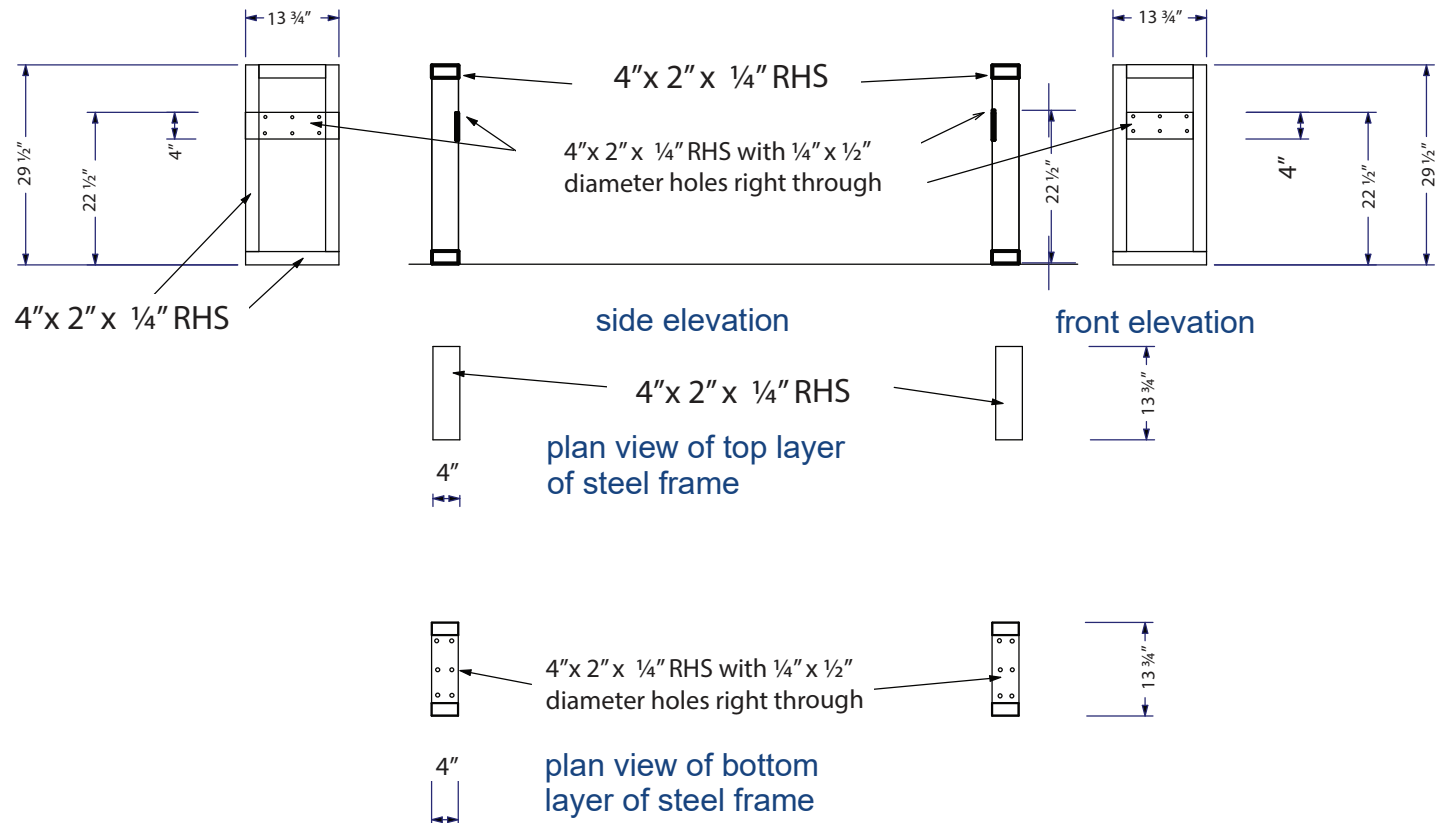

Rena Resin Freestanding Hammock Tub Steel Stand

Overall Dimensions:

Length: 4"
 Width: 2"
 Height: 1/4"

Rena Resin Freestanding Hammock Tub Steel Stand

Overall Dimensions:

Length: 4"
 Width: 2"
 Height: 1/4"