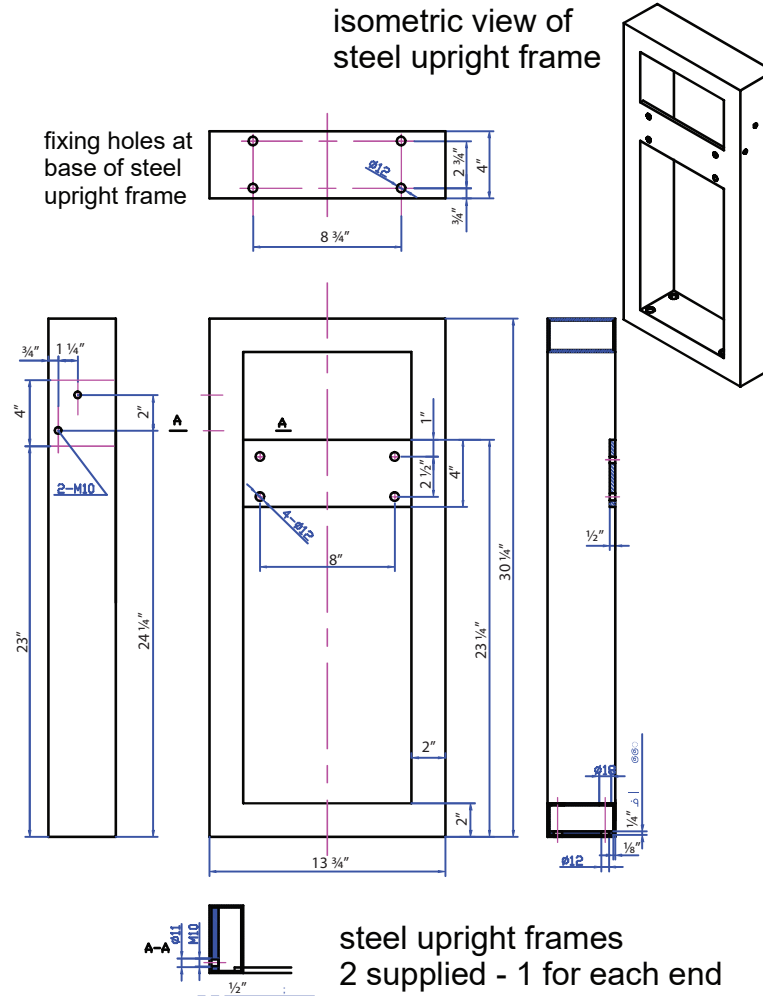

Rena Resin Freestanding Hammock Tub Steel Stand

Overall Dimensions:

Length: 4"
 Width: 2"
 Height: 1/4"

Rena Resin Freestanding Hammock Tub Steel Stand

Overall Dimensions:

Length: 4"
 Width: 2"
 Height: 1/4"