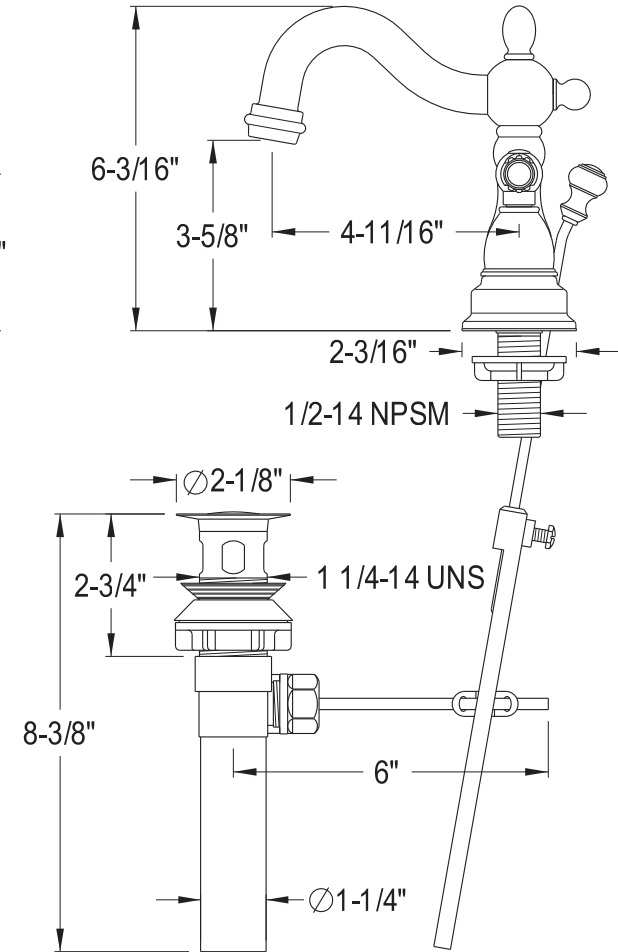

Dominga Centerset Bathroom Faucet

SKU # I39514

Overall Dimensions:

Length: 10"
 Height: 6 3/16"
 Spout Reach: 4 11/16"
 Spout Height: 3 5/8"

Base Dimensions:

Length: 6 3/16"
 Width: 2 3/16"
 Height: 1 1/16"