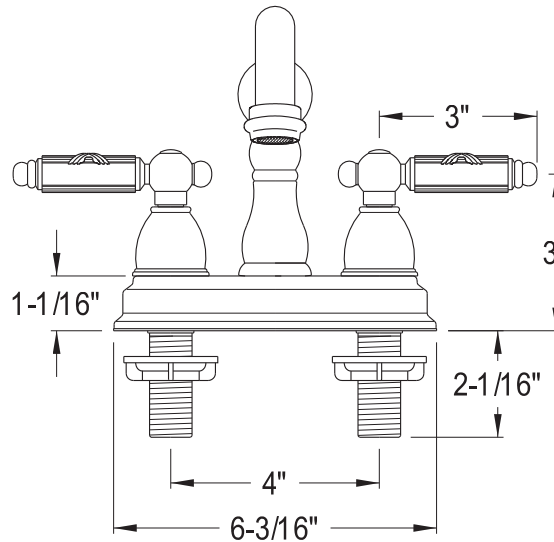

Dominga Centerset Bathroom Faucet

SKU # I39514

Overall Dimensions:

Length: 10"
 Height: 6 3/16"
 Spout Reach: 4 11/16"
 Spout Height: 3 5/8"

Base Dimensions:

Length: 6 3/16"
 Width: 2 3/16"
 Height: 1 1/16"