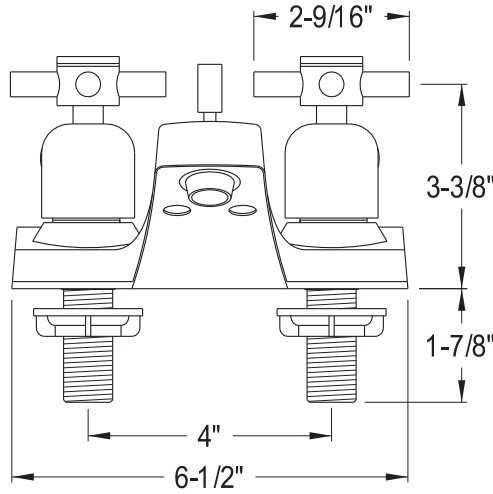

Valencia Centerset Bathroom Faucet

SKU # 139538

Overall Dimensions:

Length: 6 9/16"
Height: 2 3/4"
Spout Reach: 3 5/8"
Spout Height: 1 1/2"

Base Dimensions:

Length: 6 1/2"
Width: 2 3/8"