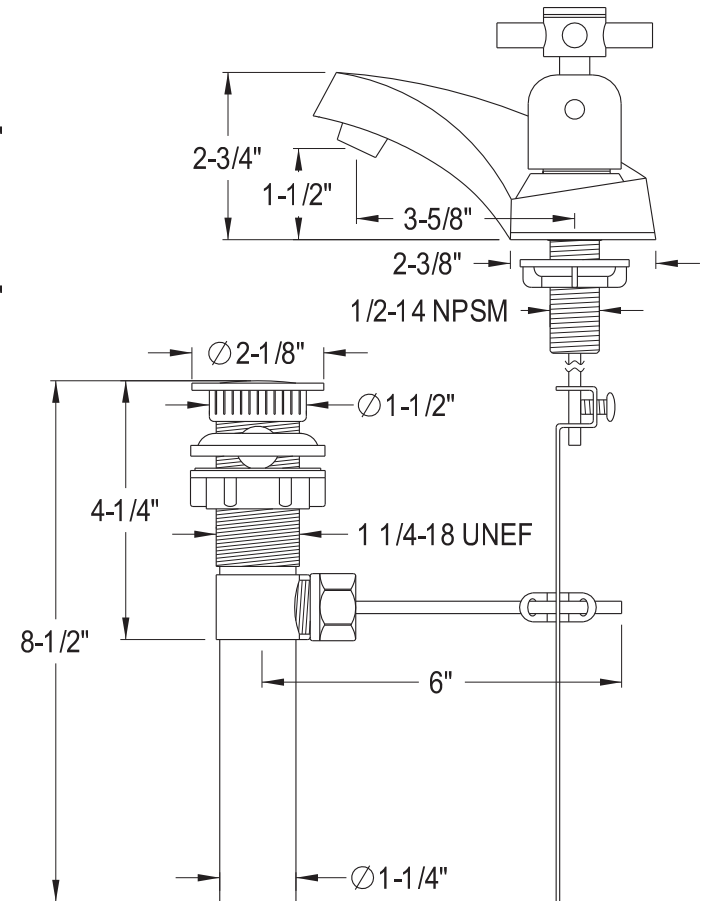

Valencia Centerset Bathroom Faucet

SKU # 139538

Overall Dimensions:

Length: 6 9/16"
Height: 2 3/4"
Spout Reach: 3 5/8"
Spout Height: 1 1/2"

Base Dimensions:

Length: 6 1/2"
Width: 2 3/8"