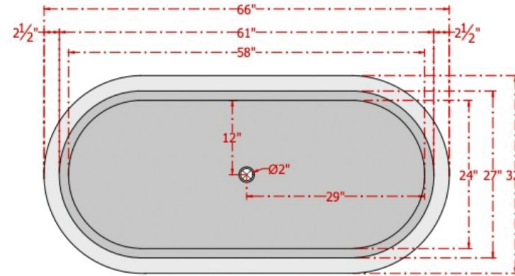

66" Gepper Hammered Copper Double-Slipper Roll-Top Tub with Pedestal

SKU # 142049

Overall Dimensions:

Length: 66"
Width: 32"
Height: 32"
Gauge: 16"

Interior Dimensions:

Length: 58"
Width: 24"

Water Depth: 11 3/4"
Capacity: 69-Gallon