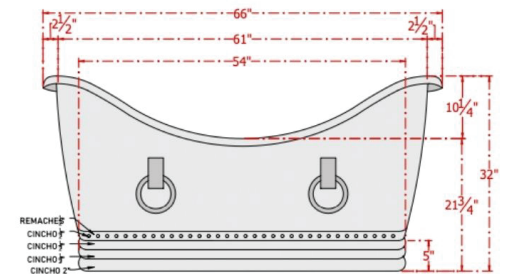

66" Gepper Hammered Copper Double-Slipper Roll-Top Tub with Pedestal

SKU # 142049

Overall Dimensions:

Length: 66"
Width: 32"
Height: 32"
Gauge: 16"

Interior Dimensions:

Length: 58"
Width: 24"

Water Depth: 11 3/4"
Capacity: 69-Gallon