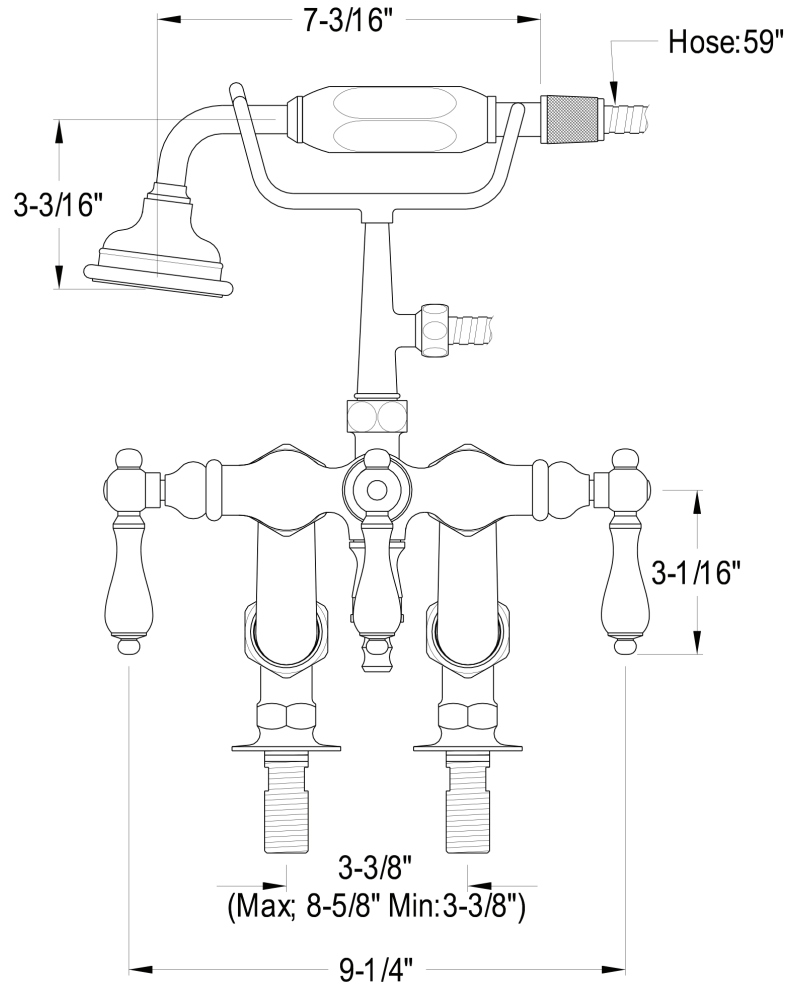

Xepers Deck-Mount Tub Faucet with Hand Shower

SKU # 142641

Overall Dimensions:

Length: $10\ \frac{1}{4}\text{''}$
 Width: 10''
 Height: $5\ \frac{1}{2}\text{''}$
 Spout Reach: $4\ \frac{1}{8}\text{''}$
 Hose Length: 59''