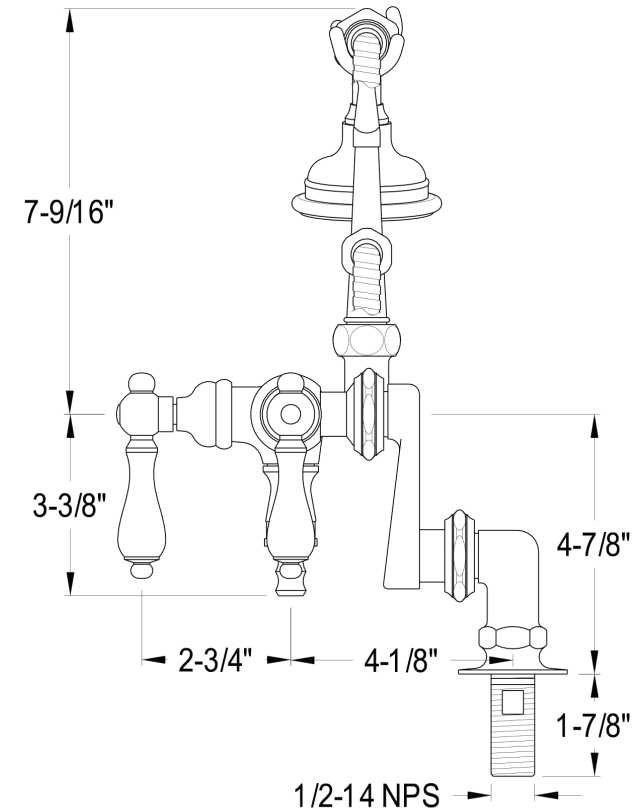

Xepers Deck-Mount Tub Faucet with Hand Shower

SKU # 142641

Overall Dimensions:

Length: $10\ \frac{1}{4}\text{''}$
 Width: 10''
 Height: $5\ \frac{1}{2}\text{''}$
 Spout Reach: $4\ \frac{1}{8}\text{''}$
 Hose Length: 59''