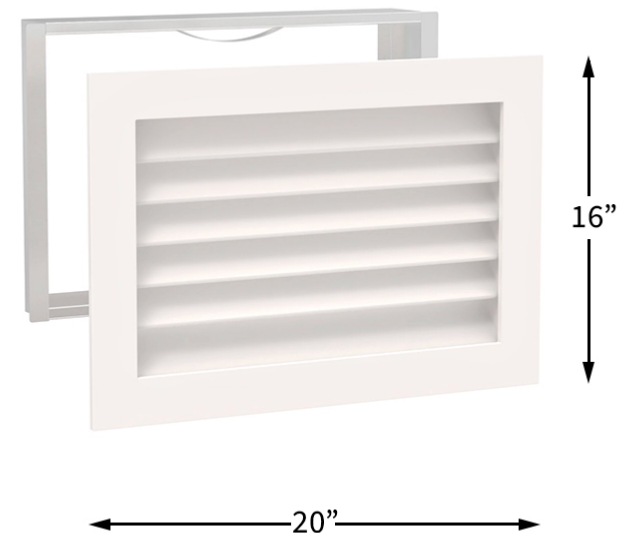

W: 20"
H: 16"

- Features 26-Gauge Metal Housing for Grille/Filter
- Reference product installation instructions for proper fitting

Rough Opening Size: 20" W x 16" H
Overall Dimensions: 22.8" x 17.5" H