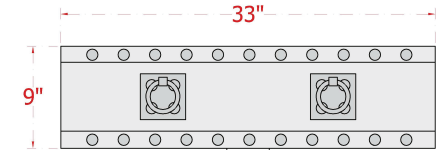

**33" Gargencod Hammered Copper Single-Bowl Farmhouse Sink with Rings and Riveted Bands**

**SKU # 146290**

**Overall Dimensions:**

Length: 33"  
 Width: 22"  
 Height: 9"

**Interior Dimensions:**

Length: 29"  
 Width: 18"  
 Basin Depth: 8"