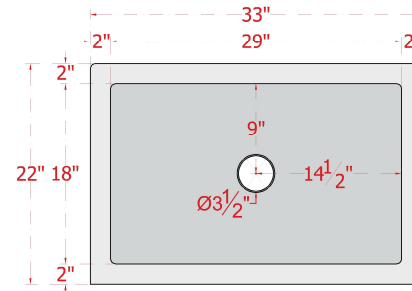

**33" Gargencod Hammered Copper Single-Bowl Farmhouse Sink with Rings and Riveted Bands**

**SKU # 146290**

**Overall Dimensions:**

Length: 33"  
 Width: 22"  
 Height: 9"

**Interior Dimensions:**

Length: 29"  
 Width: 18"  
 Basin Depth: 8"