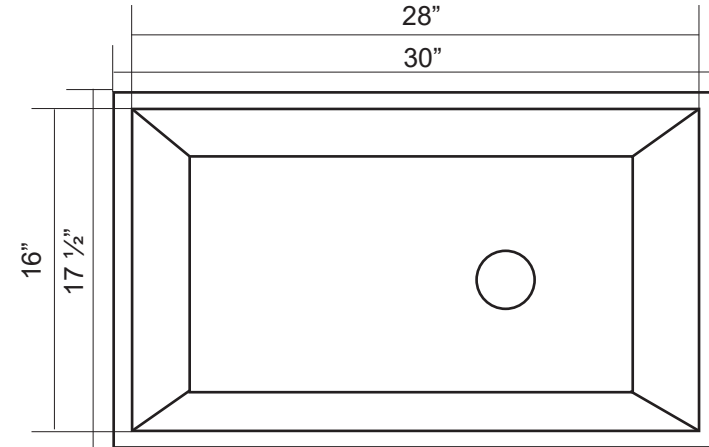

30" Fireclay Single-Bowl Smooth Apron Farmhouse B-Grade Sink with Offset Drain - Black

SKU # 139210

Overall Dimensions:

Length: 30"
Width: 17 1/2"
Height: 10"

Interior Dimensions:

Length: 28"
Width: 16"
Basin Depth: 8.5"