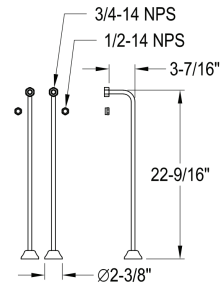

Scantonperd Wall-Mount Tub Shower Conversion Kit with Drain and Supply Lines

SKU # 142396

Overall Dimensions:

Length: 62 1/4"
 Width: 57"
 Height: 30 1/2"
 Hose Reach: 59"

CC461,2,5,8
 Single Offset Bath Supply

CC2091,2,5,8
 Tub Waste & Overflow