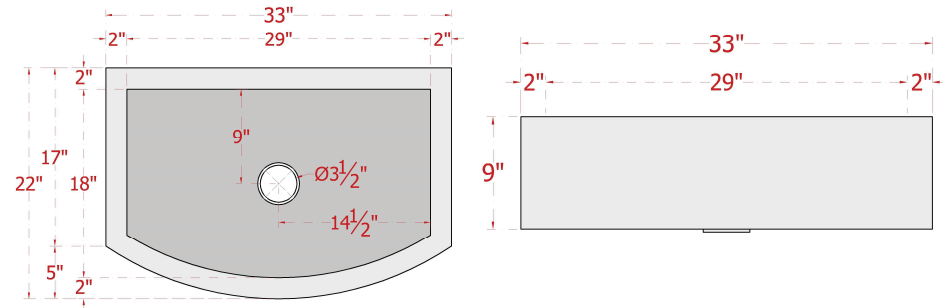

33" Bepen Hammered Copper Single-Bowl Curved Apron Farmhouse Sink

SKU # 146275

Overall Dimensions:

Length: 33"
 Width: 22"
 Height: 9"

Interior Dimensions:

Length: 29"
 Width: 18"
 Basin Depth: 8"