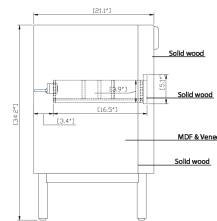

72" Edwin Vanity for Rectangular Undermount Sink

SKU # 156991

Overall Dimensions:

Length: 72"
Width: 21 1/4"
Height: 34 1/4"

Vanity with Optional Top Dimensions:

Length: 73"
Width: 22"
Height: 34 1/4"

Overall Sink Dimensions:

Length: 73"
Width: 22"
Sink Depth: 8 3/4"

Product Diagrams

Front.

Back

Side

Top