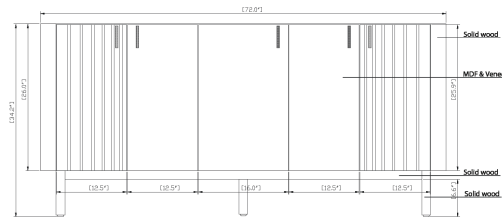

72" Edwin Vanity for Rectangular Undermount Sink

SKU # 156991

Overall Dimensions:

Length: 72"
Width: 21 1/4"
Height: 34 1/4"

Vanity with Optional Top Dimensions:

Length: 73"
Width: 22"
Height: 34 1/4"

Overall Sink Dimensions:

Length: 73"
Width: 22"
Sink Depth: 8 3/4"

Product Diagrams

Front.

Back

Side

Top