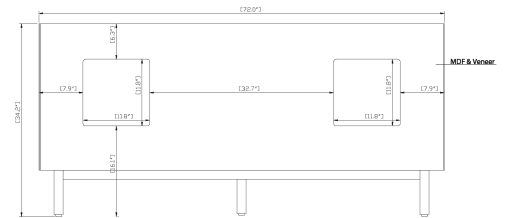

72" Edwin Vanity for Rectangular Undermount Sink

SKU # 156991

Overall Dimensions:

Length: 72"
Width: 21 1/4"
Height: 34 1/4"

Vanity with Optional Top Dimensions:

Length: 73"
Width: 22"
Height: 34 1/4"

Overall Sink Dimensions:

Length: 73"
Width: 22"
Sink Depth: 8 3/4"

Product Diagrams

Front.

Back

Side

Top