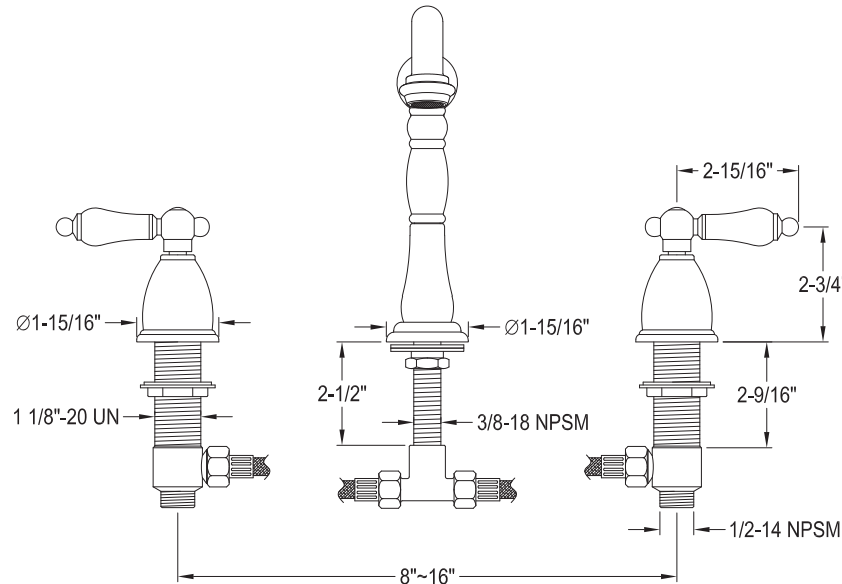

**Julieta Widespread Bathroom Faucet**

**SKU # I39454**

**Overall Dimensions:**

Length: 8"~16"  
 Height: 8 1/16"  
 Spout Reach: 6 7/16"  
 Spout Height: 5 7/16"

**Base Dimensions:**

Diameter: 1 15/16"