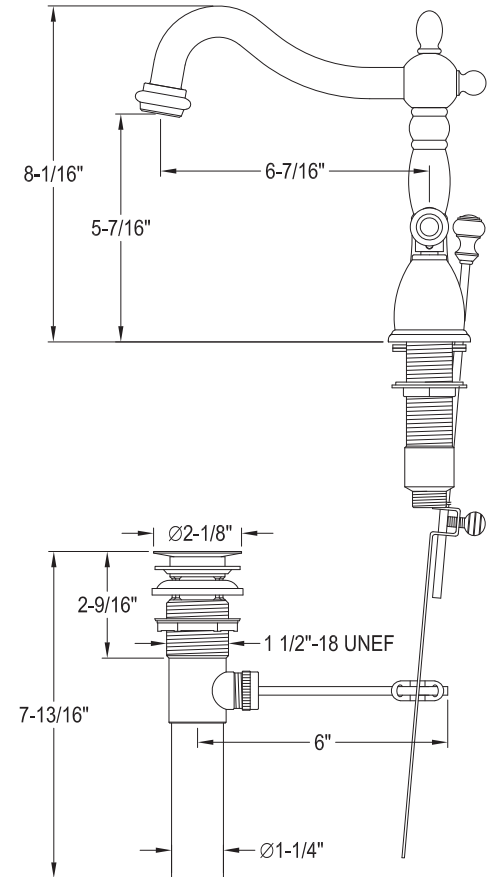

**Julieta Widespread Bathroom Faucet**

**SKU # I39454**

**Overall Dimensions:**

Length: 8"~16"  
 Height: 8 1/16"  
 Spout Reach: 6 7/16"  
 Spout Height: 5 7/16"

**Base Dimensions:**

Diameter: 1 15/16"