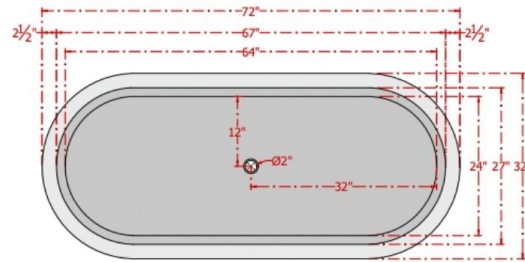

72" Spanton Hammered Copper Double-Slipper Roll-Top Tub with Pedestal

SKU # 142053

Overall Dimensions:

Length: 72"
 Width: 32"
 Height: 32"
 Gauge: 16"

Interior Dimensions:

Length: 64"
 Width: 24"
 Water Depth: 11 3/4"
 Capacity: 75-Gallon