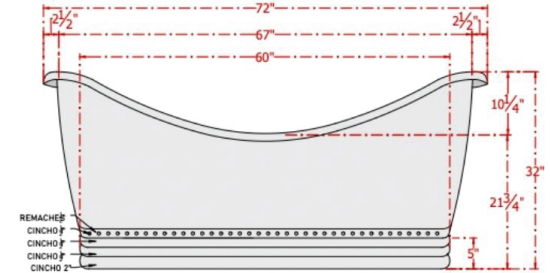

72" Spanton Hammered Copper Double-Slipper Roll-Top Tub with Pedestal

SKU # 142053

Overall Dimensions:

Length: 72"
 Width: 32"
 Height: 32"
 Gauge: 16"

Interior Dimensions:

Length: 64"
 Width: 24"
 Water Depth: 11 3/4"
 Capacity: 75-Gallon