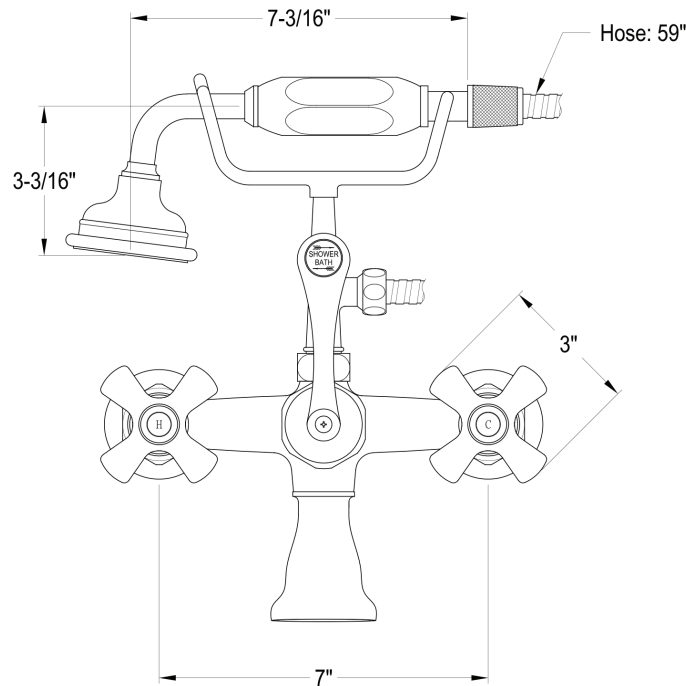

Calperscod Bathroom Wall-Mount Tub Faucet

SKU # 142664

Overall Dimensions:

Length: 7"

Width: 6 7/8"

Height: 11 1/2"

Spout Reach: 6 7/8"

Hose Length: 59"