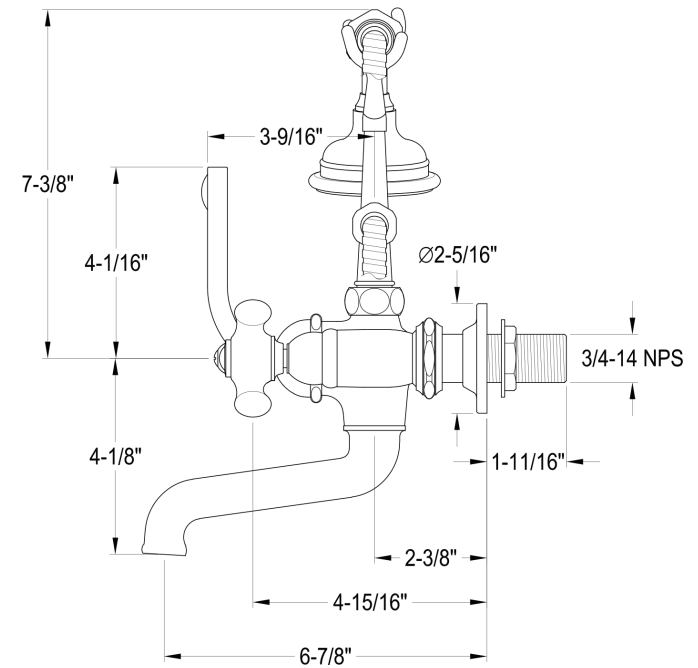

Calperscod Bathroom Wall-Mount Tub Faucet

SKU # 142664

Overall Dimensions:

Length: 7"

Width: 6 7/8"

Height: 11 1/2"

Spout Reach: 6 7/8"

Hose Length: 59"