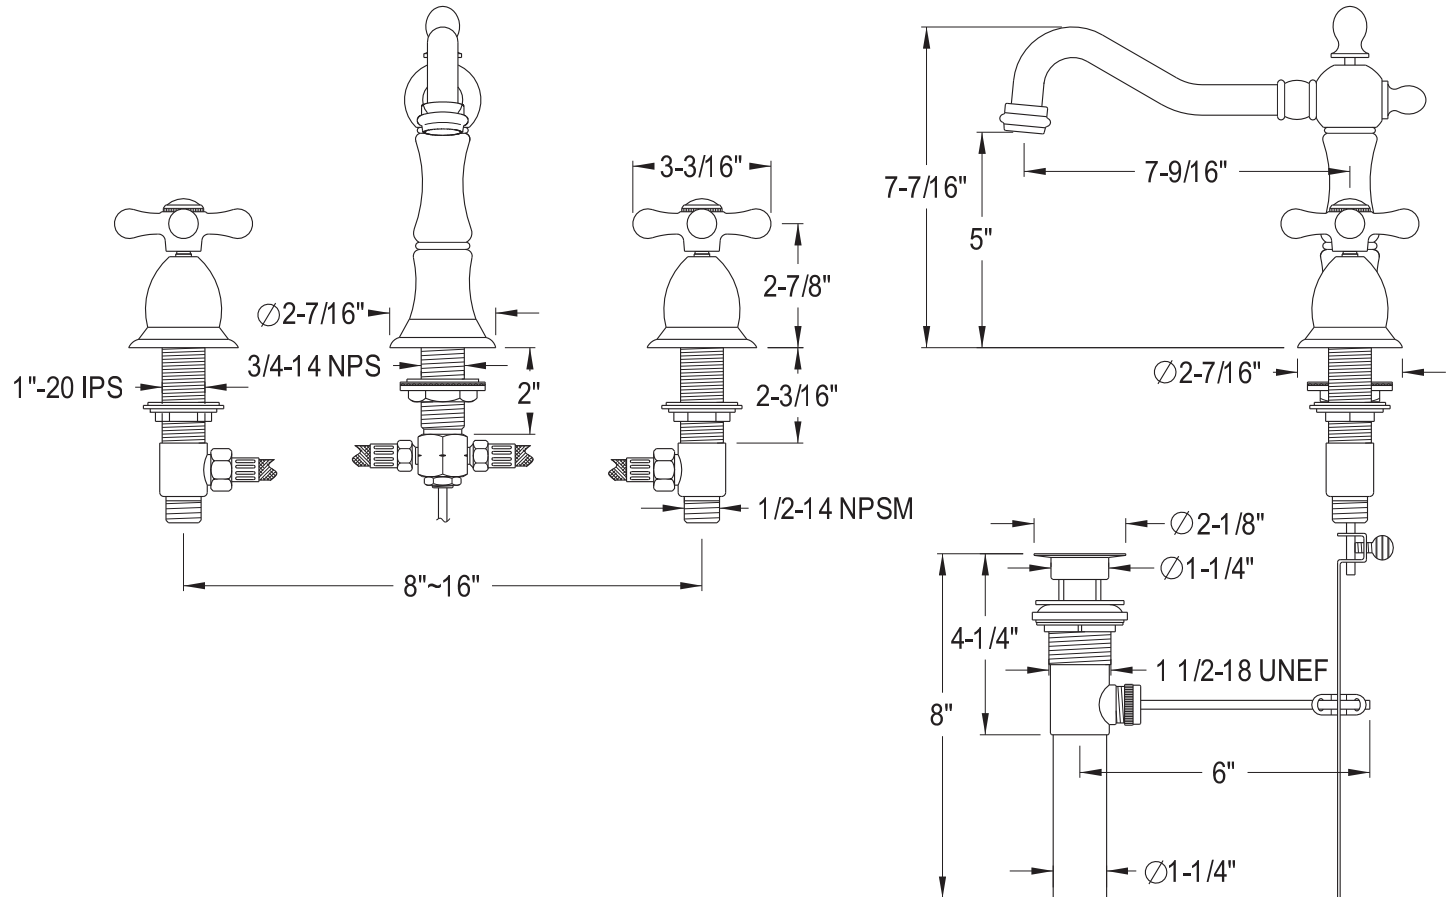

Beatrice Widespread Bathroom Faucet

SKU # 139434

Overall Dimensions:

Length: 8"~16"
 Height: 7 7/16"
 Spout Reach: 7 9/16"
 Spout Height: 5"

Base Dimensions:

Diameter: 2 7/16"