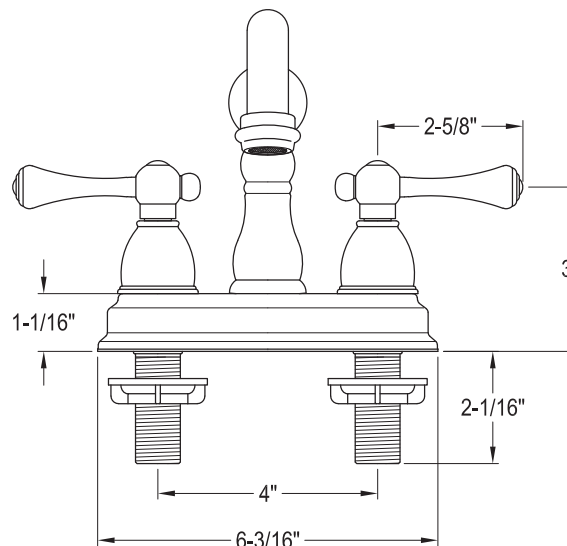

Dezi Centerset Bathroom Faucet
SKU # 139512

Overall Dimensions:

Length:	9 1/4"
Height:	6 3/16"
Spout Reach:	4 13/16"
Spout Height:	3 5/8"

Base Dimensions:

Length:	6 3/16"
Width:	2 3/16"
Height:	1 1/16"