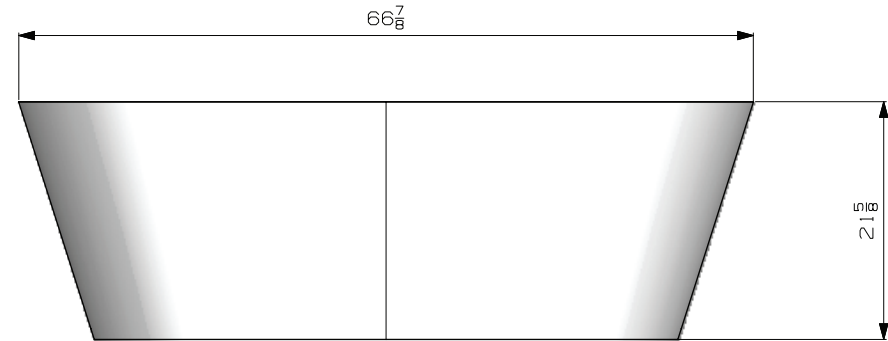

67" Vantep Resin Freestanding Tub

SKU # 141021

Overall Dimensions:

Length: 66 7/8"
 Width: 30 1/4"
 Height: 21 5/8"
 Rim Thickness: 1/2"

Interior Dimensions at Tub Floor:

Length: 49 1/8"
 Width: 18 1/2"
 Depth to Overflow: 16"