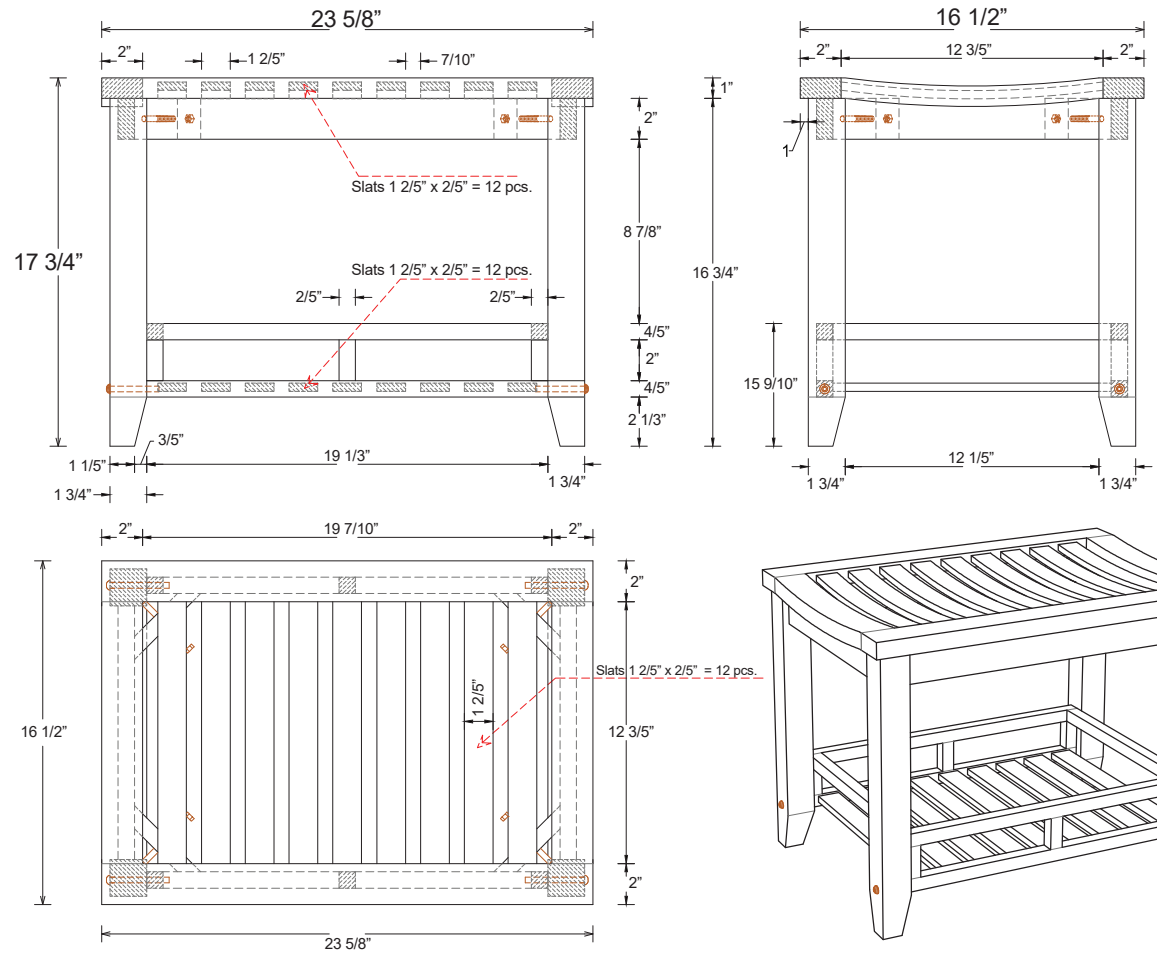

Peley Teak Shower Stool

SKU # I38629

Overall Dimensions:

Length: 23 5/8"
 Width: 16 1/2"
 Height: 17 3/4"