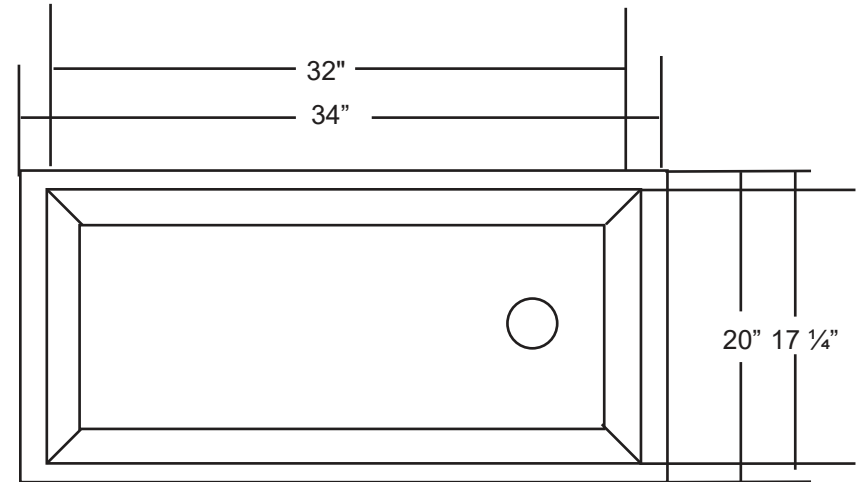

34" Popsey Fireclay Single-Bowl Undermount B-Grade Sink

SKU # I40844

Overall Dimensions:

L: 32 3/4"

W: 20"

H: 10"

Interior Bowl Dimensions:

Basin Interior: 31" L x 17 1/2" W (Front to Back) (\pm 1/2")

Basin Depth: 8 1/2"

Lip: 1 3/4"