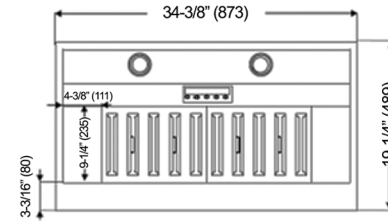

35" Built-in Insert for Range Hood

SKU # **151496**

Built-In Hood

Model / Size	IN2636SQB-700-1 / 36"
Appearance	
Stainless Steel	✓
Seamless	✓
Performance	
CFM / Sone	300 to 750 / 1.0 to 6.0
QuietMode™	1.0 Sone / 40 dB
ECO Mode 	10 Minutes on QuietMode™ Every Hour to Promote a Cleaner Kitchen Air Quality
LED Lights 	3 Level Lighting 2 x Lights (3W)
Speed	6 Speed
Control	Electronic Buttons with LED Display
Blower Type	Single Horizontal Squirrel Cage
Exhaust	Top - 6" Round Top - 3-1/4" x 10" Rectangular Rear - 6" Round Rear - 3-1/4" x 10" Rectangular
Consumption / Ampere	290W / 2.5A
Filter	Baffle Filter
Optional Accessories	
Backsplash Panel	SSP36 (36" x 32")

35" Built-in Insert for Range Hood

SKU # 151496

3D View

Information subject to change without notice.
Measurement in inches (mm). Inches are converted

Side View

Back View

Front View

Bottom View