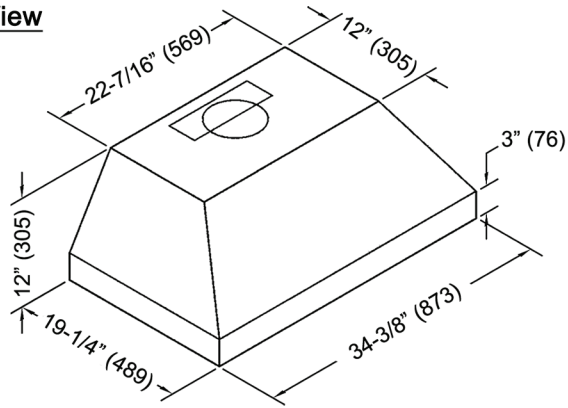

35" Built-in Insert for Range Hood

SKU # **151496**

Built-In Hood

Model / Size	IN2636SQB-700-1 / 36"
Appearance	
Stainless Steel	✓
Seamless	✓
Performance	
CFM / Sone	300 to 750 / 1.0 to 6.0
QuietMode™	1.0 Sone / 40 dB
ECO Mode 	10 Minutes on QuietMode™ Every Hour to Promote a Cleaner Kitchen Air Quality
LED Lights 	3 Level Lighting 2 x Lights (3W)
Speed	6 Speed
Control	Electronic Buttons with LED Display
Blower Type	Single Horizontal Squirrel Cage
Exhaust	Top - 6" Round Top - 3-1/4" x 10" Rectangular Rear - 6" Round Rear - 3-1/4" x 10" Rectangular
Consumption / Ampere	290W / 2.5A
Filter	Baffle Filter
Optional Accessories	
Backsplash Panel	SSP36 (36" x 32")

35" Built-in Insert for Range Hood

SKU # 151496

3D View

Information subject to change without notice.
Measurement in inches (mm). Inches are converted

Side View

Back View

Front View

Bottom View