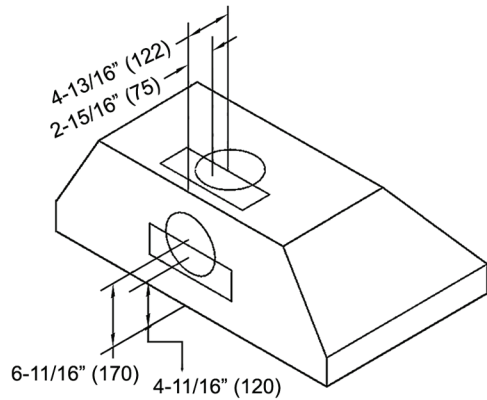

35" Built-in Insert for Range Hood

SKU # **151496**

Built-In Hood

Model / Size	IN2636SQB-700-1 / 36"
Appearance	
Stainless Steel	✓
Seamless	✓
Performance	
CFM / Sone	300 to 750 / 1.0 to 6.0
QuietMode™	1.0 Sone / 40 dB
ECO Mode 	10 Minutes on QuietMode™ Every Hour to Promote a Cleaner Kitchen Air Quality
LED Lights 	3 Level Lighting 2 x Lights (3W)
Speed	6 Speed
Control	Electronic Buttons with LED Display
Blower Type	Single Horizontal Squirrel Cage
Exhaust	Top - 6" Round Top - 3-1/4" x 10" Rectangular Rear - 6" Round Rear - 3-1/4" x 10" Rectangular
Consumption / Ampere	290W / 2.5A
Filter	Baffle Filter
Optional Accessories	
Backsplash Panel	SSP36 (36" x 32")

35" Built-in Insert for Range Hood

SKU # 151496

3D View

Information subject to change without notice.
Measurement in inches (mm). Inches are converted

Side View

Back View

Front View

Bottom View