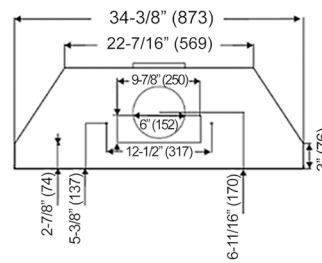

35" Built-in Insert for Range Hood

SKU # **151496**

Built-In Hood

Model / Size	IN2636SQB-700-1 / 36"
Appearance	
Stainless Steel	✓
Seamless	✓
Performance	
CFM / Sone	300 to 750 / 1.0 to 6.0
QuietMode™	1.0 Sone / 40 dB
ECO Mode 	10 Minutes on QuietMode™ Every Hour to Promote a Cleaner Kitchen Air Quality
LED Lights 	3 Level Lighting 2 x Lights (3W)
Speed	6 Speed
Control	Electronic Buttons with LED Display
Blower Type	Single Horizontal Squirrel Cage
Exhaust	Top - 6" Round Top - 3-1/4" x 10" Rectangular Rear - 6" Round Rear - 3-1/4" x 10" Rectangular
Consumption / Ampere	290W / 2.5A
Filter	Baffle Filter
Optional Accessories	
Backsplash Panel	SSP36 (36" x 32")

35" Built-in Insert for Range Hood

SKU # 151496

3D View

Information subject to change without notice.
Measurement in inches (mm). Inches are converted

Side View

Back View

Front View

Bottom View