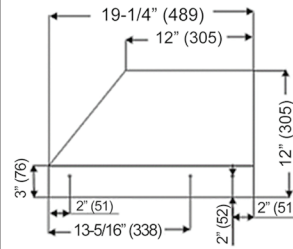

35" Built-in Insert for Range Hood

SKU # **151496**

Built-In Hood

Model / Size	IN2636SQB-700-1 / 36"
Appearance	
Stainless Steel	✓
Seamless	✓
Performance	
CFM / Sone	300 to 750 / 1.0 to 6.0
QuietMode™	1.0 Sone / 40 dB
ECO Mode 	10 Minutes on QuietMode™ Every Hour to Promote a Cleaner Kitchen Air Quality
LED Lights 	3 Level Lighting 2 x Lights (3W)
Speed	6 Speed
Control	Electronic Buttons with LED Display
Blower Type	Single Horizontal Squirrel Cage
Exhaust	Top - 6" Round Top - 3-1/4" x 10" Rectangular Rear - 6" Round Rear - 3-1/4" x 10" Rectangular
Consumption / Ampere	290W / 2.5A
Filter	Baffle Filter
Optional Accessories	
Backsplash Panel	SSP36 (36" x 32")

35" Built-in Insert for Range Hood

SKU # 151496

3D View

Information subject to change without notice.
Measurement in inches (mm). Inches are converted

Side View

Back View

Front View

Bottom View