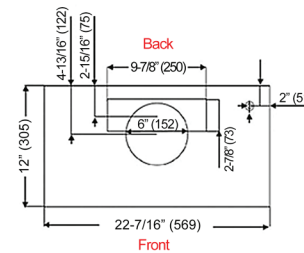

Top View

* Building code may vary.

www.koberangehoods.com VER. 171222