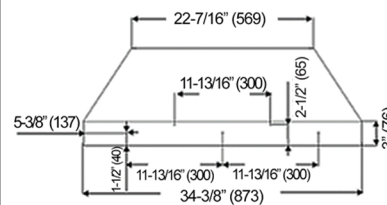

35" Built-in Insert for Range Hood

SKU # **151496**

Built-In Hood

Model / Size	IN2636SQB-700-1 / 36"
Appearance	
Stainless Steel	✓
Seamless	✓
Performance	
CFM / Sone	300 to 750 / 1.0 to 6.0
QuietMode™	1.0 Sone / 40 dB
ECO Mode 	10 Minutes on QuietMode™ Every Hour to Promote a Cleaner Kitchen Air Quality
LED Lights 	3 Level Lighting 2 x Lights (3W)
Speed	6 Speed
Control	Electronic Buttons with LED Display
Blower Type	Single Horizontal Squirrel Cage
Exhaust	Top - 6" Round Top - 3-1/4" x 10" Rectangular Rear - 6" Round Rear - 3-1/4" x 10" Rectangular
Consumption / Ampere	290W / 2.5A
Filter	Baffle Filter
Optional Accessories	
Backsplash Panel	SSP36 (36" x 32")

35" Built-in Insert for Range Hood

SKU # 151496

3D View

Information subject to change without notice.
Measurement in inches (mm). Inches are converted

Side View

Back View

Front View

Bottom View