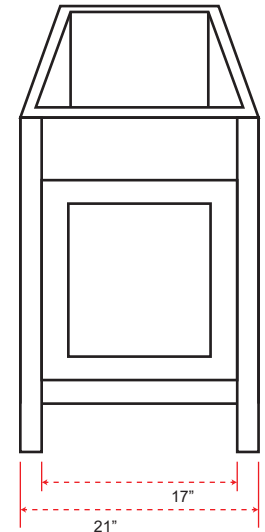

72" Unpainted Shaker Style Poplar Wood Double Vanity for Undermount Sink - 34" Height

SKU # 156767

Front

Side

Back

Overall Dimensions:

Length: 72"
Width: 21"
Height: 34"

Door Dimensions:

Length: 13"
Thickness: 1"
Height: 18 1/2"

Other Dimensions:

Bottom Gap Height
(Front & Sides): 3 1/2"
Bottom Gap Height
Back): 6 3/4"

Drawer Dimensions:

Length: 11 1/2"
Width: 19"
Height: 5"