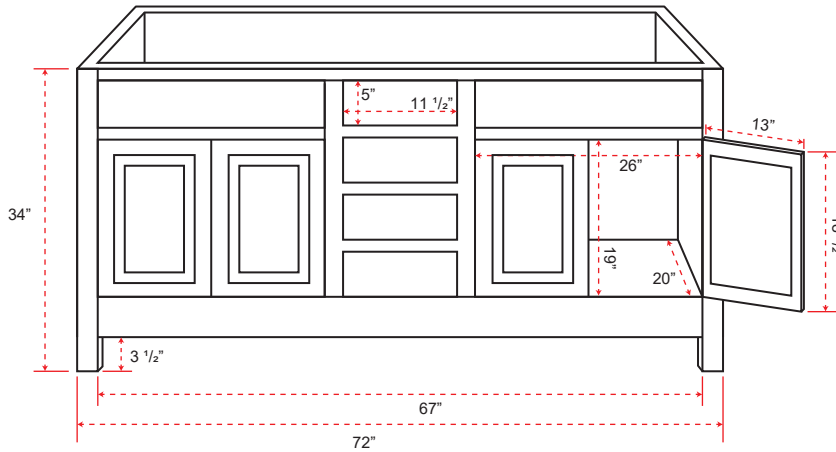

72" Unpainted Shaker Style Poplar Wood Double Vanity for Undermount Sink - 34" Height

SKU # 156767

Front

Side

Back

Overall Dimensions:

Length: 72"
Width: 21"
Height: 34"

Door Dimensions:

Length: 13"
Thickness: 1"
Height: 18 1/2"

Other Dimensions:

Bottom Gap Height
(Front & Sides): 3 1/2"
Bottom Gap Height
Back): 6 3/4"

Drawer Dimensions:

Length: 11 1/2"
Width: 19"
Height: 5"