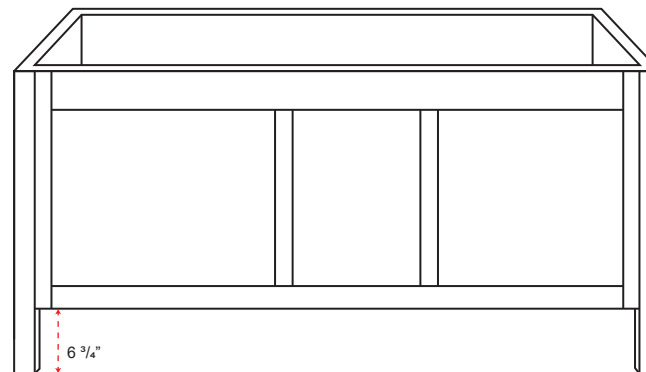

72" Unpainted Shaker Style Poplar Wood Double Vanity for Undermount Sink - 34" Height

SKU # 156767

Front

Side

Back

Overall Dimensions:

Length: 72"
Width: 21"
Height: 34"

Door Dimensions:

Length: 13"
Thickness: 1"
Height: 18 1/2"

Other Dimensions:

Bottom Gap Height
(Front & Sides): 3 1/2"
Bottom Gap Height
Back): 6 3/4"

Drawer Dimensions:

Length: 11 1/2"
Width: 19"
Height: 5"