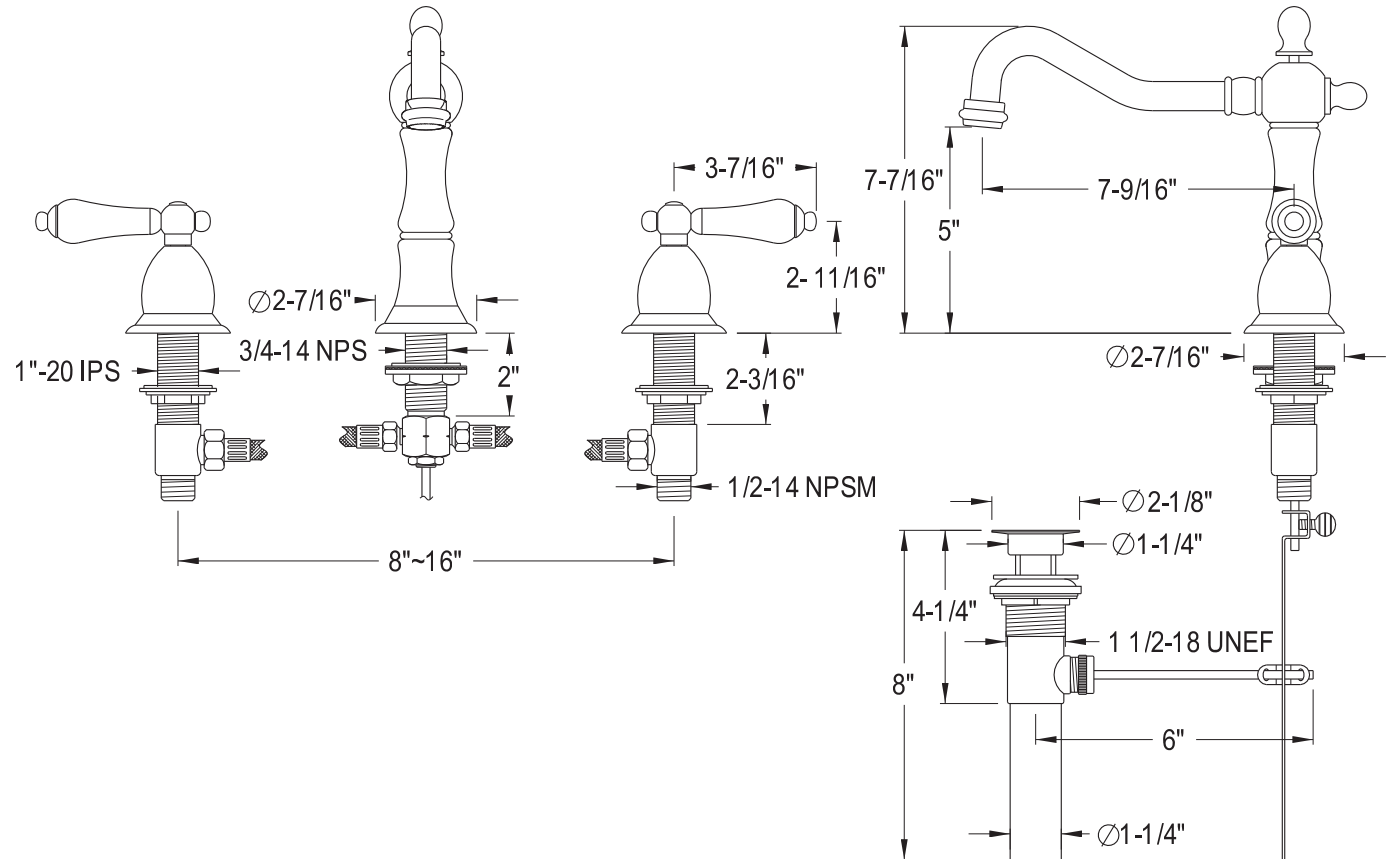

Belia Widespread Bathroom Faucet

SKU # 139499

Overall Dimensions:

Length: 8"~16"
Height: 7 7/16"
Spout Reach: 7 9/16"
Spout Height: 5"

Base Dimensions:

Diameter: 2 7/16"