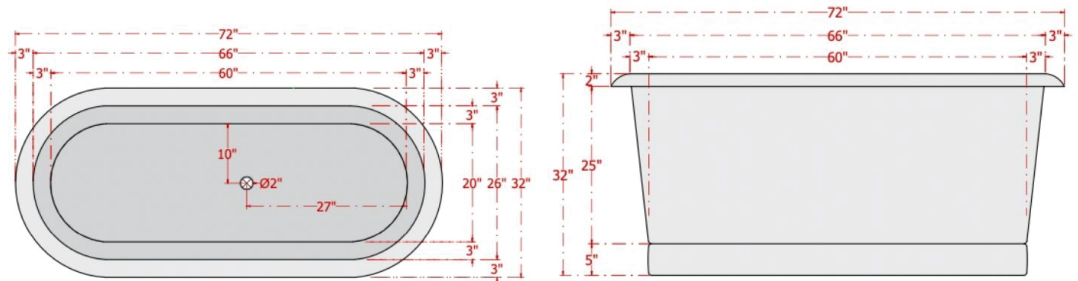

72" Teken Hammered Copper Double-Ended Roll-Top Tub with Pedestal

SKU # 142041

**Overall Dimensions:**

Length: 72"  
Width: 32"  
Height: 32"  
Gauge: 16"

**Interior Dimensions:**

Length: 60"  
Width: 20"

Water Depth: 21"  
Gallon Capacity: 75-Gallon