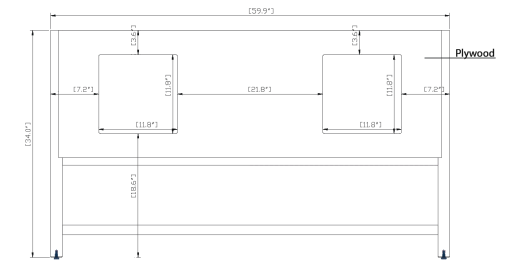

Overall Dimensions:

Length: 60"
 Width: 21 1/2"
 Height: 34"

Vanity with Optional Top Dimensions:

Length: 61"
 Width: 22"
 Height: 34"

Overall Sink Dimensions:

Length: 61"
 Width: 22"
 Sink Depth: 8 3/4"

Product Diagrams / Diagrammes Produit

Front / Devant

Back / Derrière

Side / Côté

Top / Haut