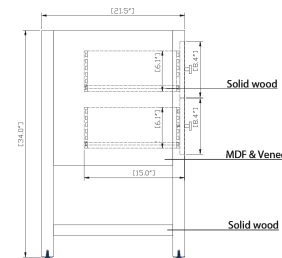

Overall Dimensions:

Length: 60"
 Width: 21 1/2"
 Height: 34"

Vanity with Optional Top Dimensions:

Length: 61"
 Width: 22"
 Height: 34"

Overall Sink Dimensions:

Length: 61"
 Width: 22"
 Sink Depth: 8 3/4"

Product Diagrams / Diagrammes Produit

Front / Devant

Back / Derrière

Side / Côté

Top / Haut