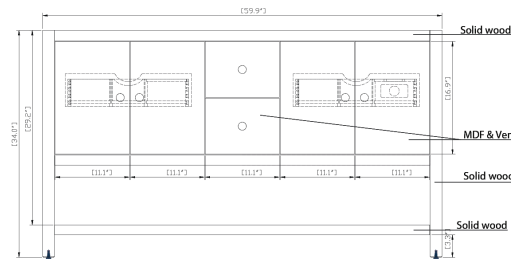

Overall Dimensions:

Length: 60"
 Width: 21 1/2"
 Height: 34"

Vanity with Optional Top Dimensions:

Length: 61"
 Width: 22"
 Height: 34"

Overall Sink Dimensions:

Length: 61"
 Width: 22"
 Sink Depth: 8 3/4"

Product Diagrams / Diagrammes Produit

Front / Devant

Back / Derrière

Side / Côté

Top / Haut