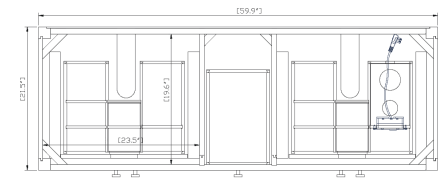

Overall Dimensions:

Length: 60"
 Width: 21 1/2"
 Height: 34"

Vanity with Optional Top Dimensions:

Length: 61"
 Width: 22"
 Height: 34"

Overall Sink Dimensions:

Length: 61"
 Width: 22"
 Sink Depth: 8 3/4"

Product Diagrams / Diagrammes Produit

Front / Devant

Back / Derrière

Side / Côté

Top / Haut