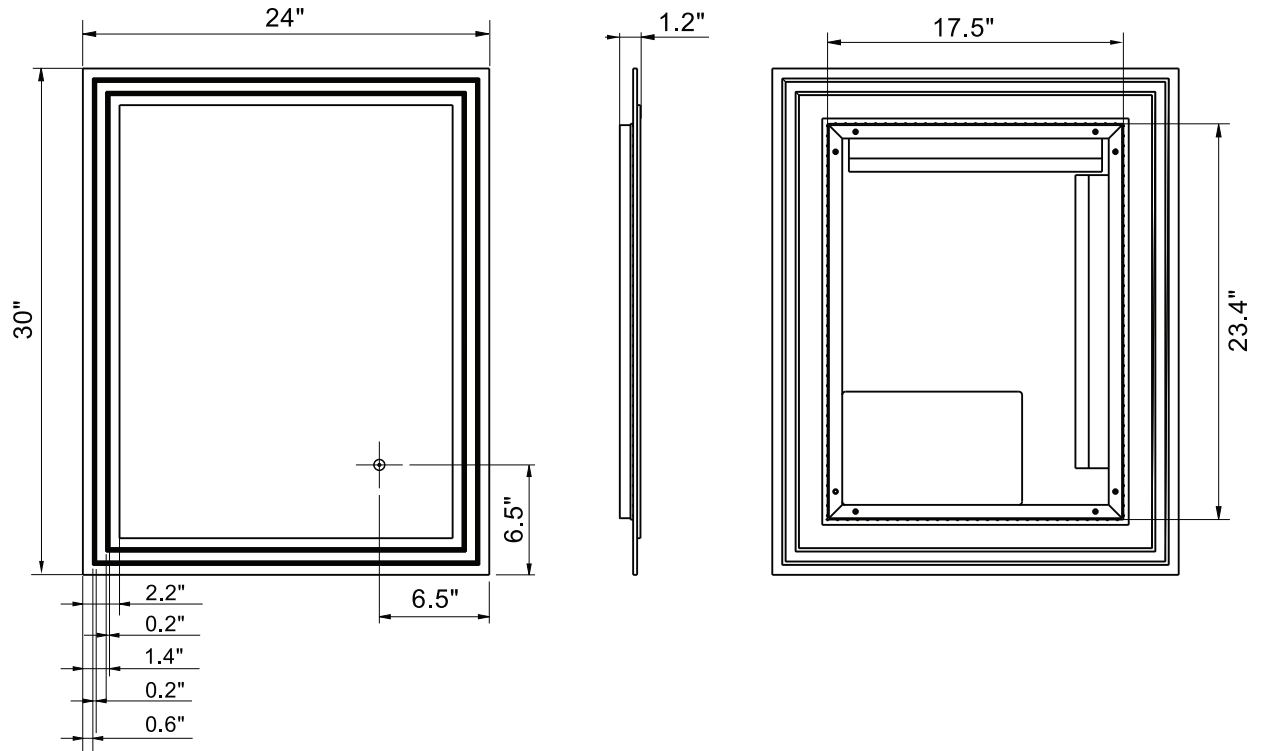

24" Delta Rectangle Frameless Modern LED Bathroom Vanity Mirror

SKU #I38440

Overall Dimensions:

Length: 30"
Width: 24"
Height: 1 1/2"