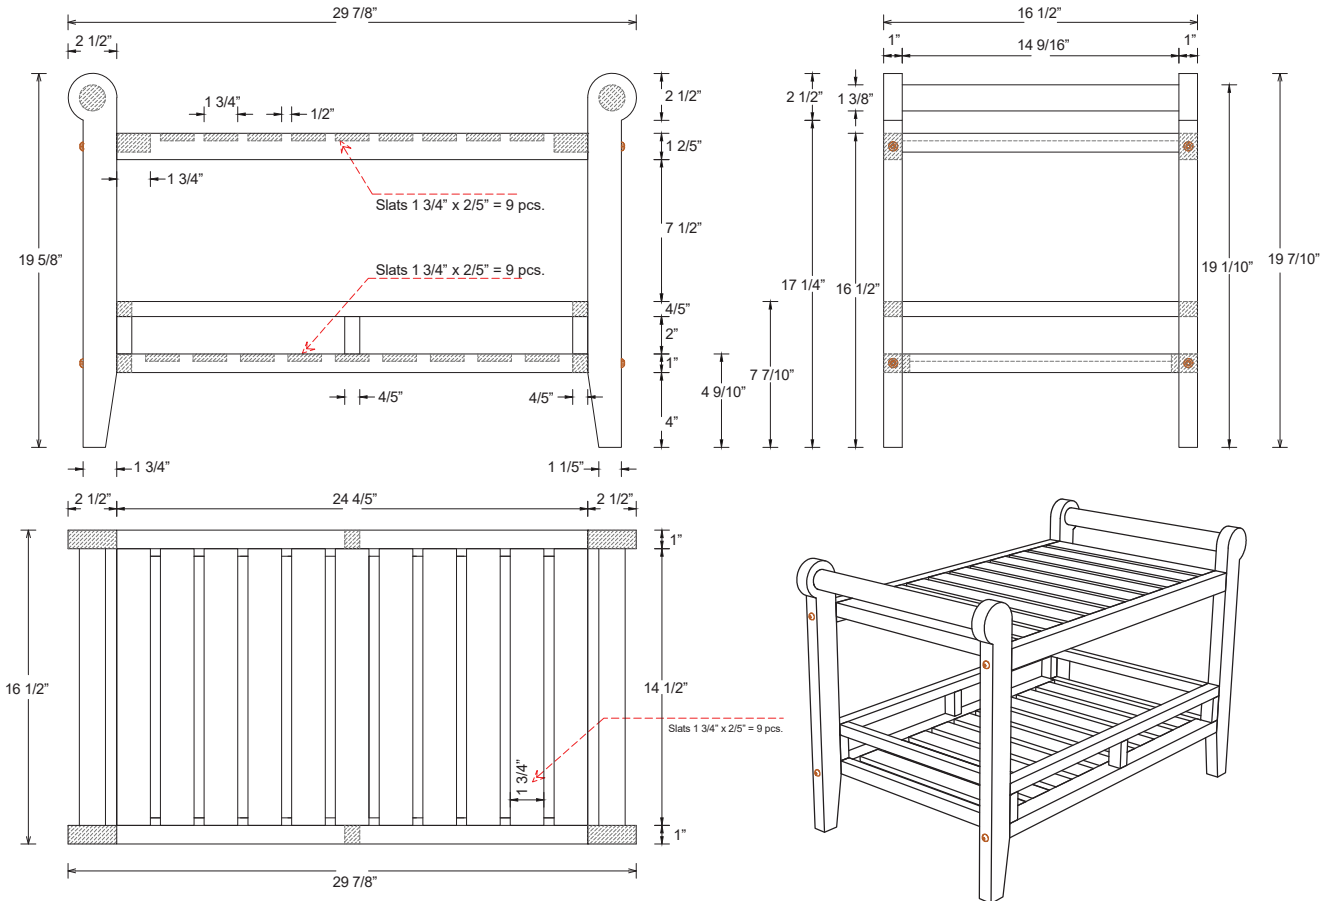

Sarder Teak Shower Stool

SKU # I38631

Overall Dimensions:

Length: 29 7/8"
 Width: 16 1/2"
 Height: 19 5/8"