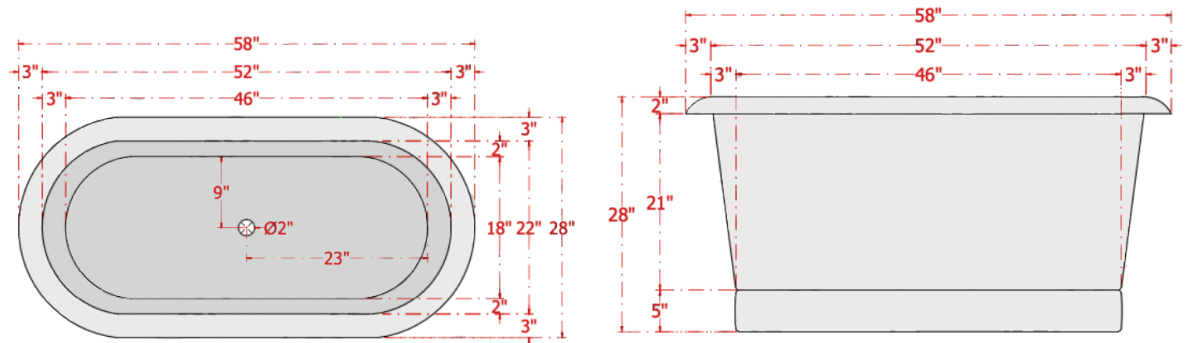

58" Teken Hammered Copper Double-Ended Roll-Top Tub with Pedestal

SKU # 142039

Overall Dimensions:

Length: 58"
Width: 28"
Height: 28"
Gauge: 16"

Interior Dimensions:

Length: 46"
Width: 18"

Water Depth: 16"
Gallon Capacity: 46-Gallon