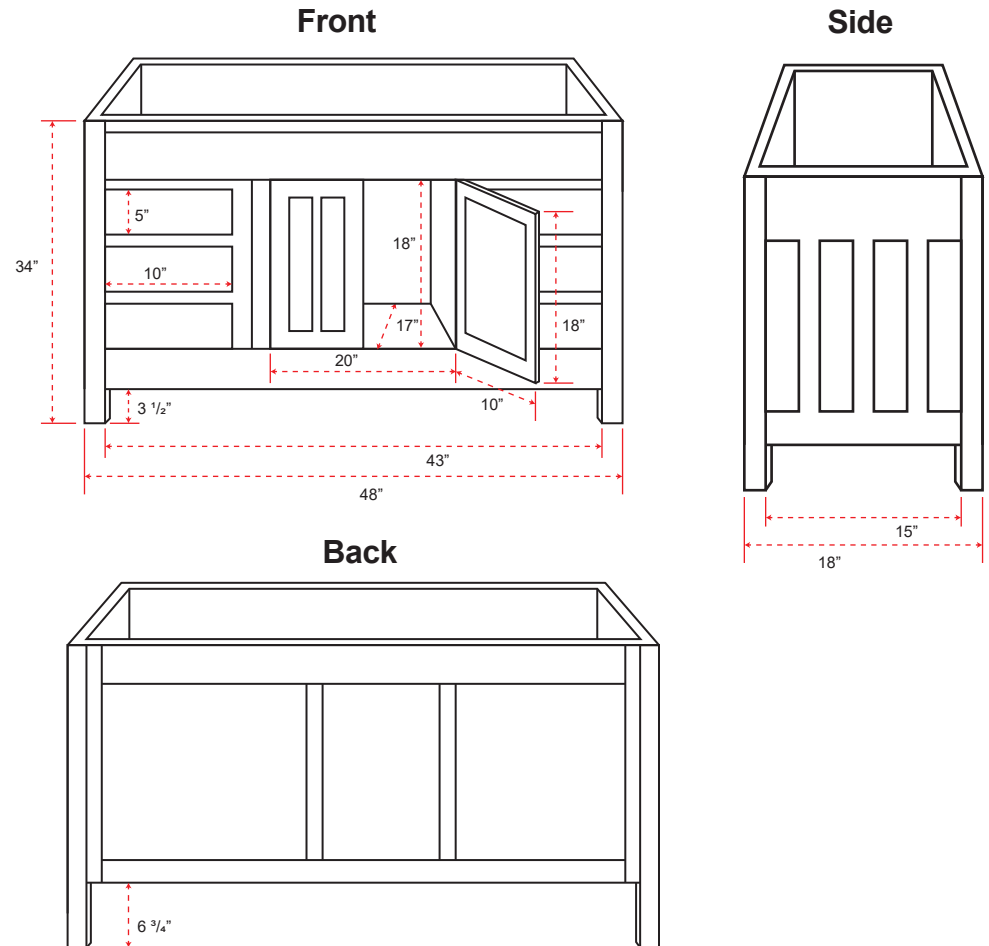

48" Unpainted Shaker Style Poplar Wood Vanity for Undermount Sink - 34" Height

SKU # 156763

Overall Dimensions:

Length: 48"
 Width: 18"
 Height: 34"

Door Dimensions:

Length: 10"
 Thickness: 1"
 Height: 18"

Other Dimensions:

Bottom Gap Height
 (Front & Sides): 3 1/2"
 Bottom Gap Height
 Back): 6 3/4"

Drawer Dimensions:

Length: 10"
 Width: 17"
 Height: 5"