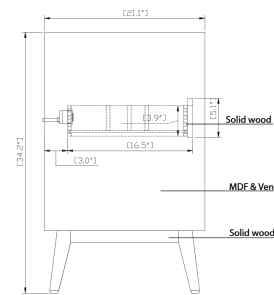

48" Adney Vanity for Rectangular Undermount Sink

SKU # 156956

**Overall Dimensions:**

Length: 48"  
 Width: 21 1/4"  
 Height: 34 1/4"

**Vanity with Optional Top Dimensions:**

Length: 49"  
 Width: 22"  
 Height: 34 1/4"

**Overall Sink Dimensions:**

Length: 49"  
 Width: 22"  
 Sink Depth: 8 3/4"

**Product Diagrams**

Front

Back

Side

Top