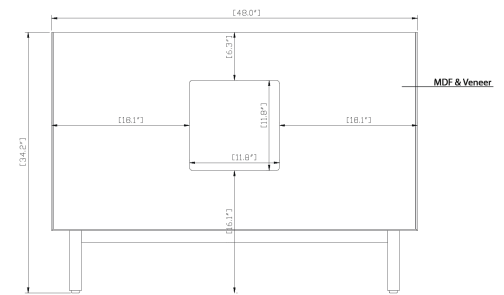

48" Adney Vanity for Rectangular Undermount Sink

SKU # 156956

**Overall Dimensions:**

Length: 48"  
 Width: 21 1/4"  
 Height: 34 1/4"

**Vanity with Optional Top Dimensions:**

Length: 49"  
 Width: 22"  
 Height: 34 1/4"

**Overall Sink Dimensions:**

Length: 49"  
 Width: 22"  
 Sink Depth: 8 3/4"

**Product Diagrams**

Front

Back

Side

Top