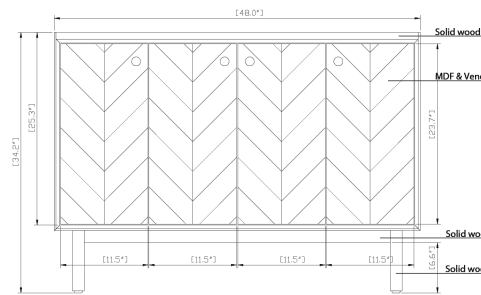

48" Adney Vanity for Rectangular Undermount Sink

SKU # 156956

**Overall Dimensions:**

Length: 48"  
 Width: 21 1/4"  
 Height: 34 1/4"

**Vanity with Optional Top Dimensions:**

Length: 49"  
 Width: 22"  
 Height: 34 1/4"

**Overall Sink Dimensions:**

Length: 49"  
 Width: 22"  
 Sink Depth: 8 3/4"

**Product Diagrams**

Front

Back

Side

Top