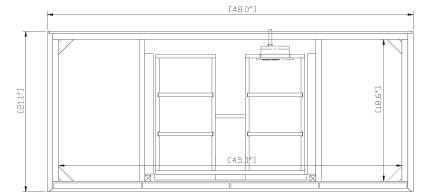

48" Adney Vanity for Rectangular Undermount Sink

SKU # 156956

**Overall Dimensions:**

Length: 48"  
 Width: 21 1/4"  
 Height: 34 1/4"

**Vanity with Optional Top Dimensions:**

Length: 49"  
 Width: 22"  
 Height: 34 1/4"

**Overall Sink Dimensions:**

Length: 49"  
 Width: 22"  
 Sink Depth: 8 3/4"

**Product Diagrams**

Front

Back

Side

Top