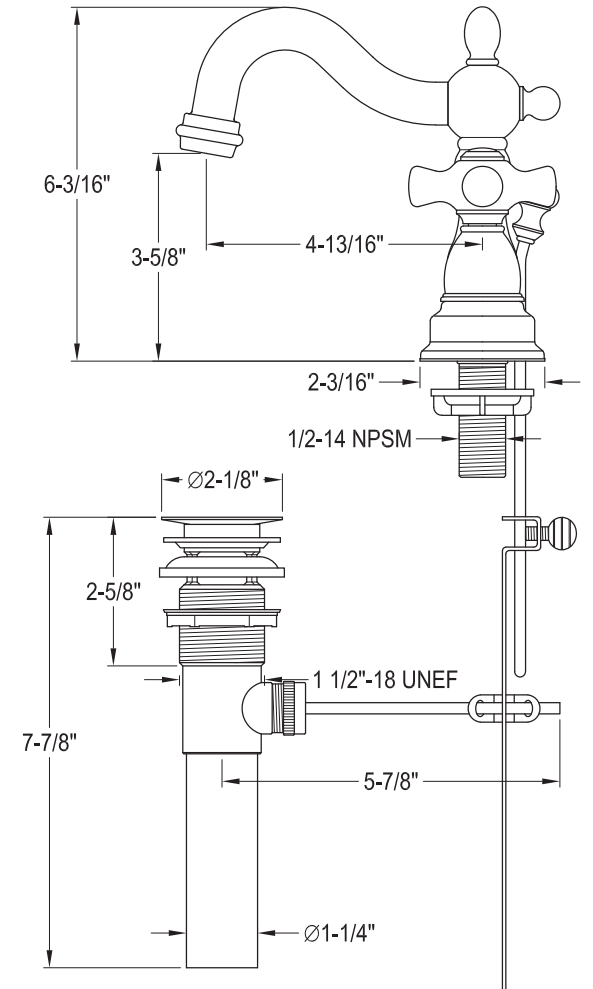

Valeria Centerset Bathroom Faucet

SKU # 139456

Overall Dimensions:

- Length: 6 9/16"
- Height: 6 3/16"
- Spout Reach: 4 13/16"
- Spout Height: 3 5/8"

Base Dimensions:

- Length: 6 3/16"
- Width: 2 3/16"
- Height: 1 1/16"