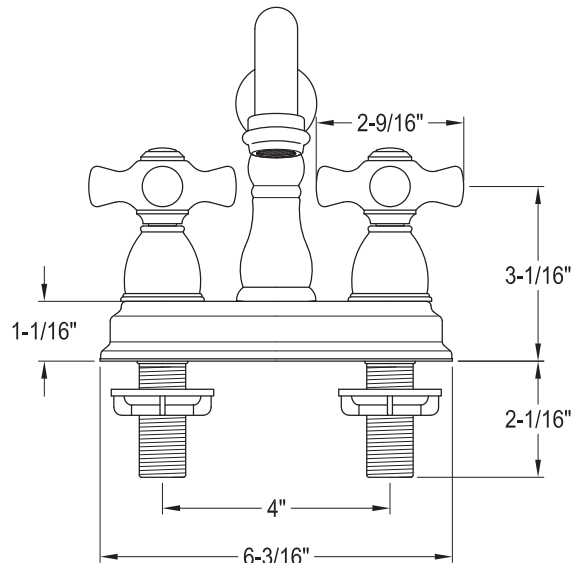

Valeria Centerset Bathroom Faucet

SKU # 139456

Overall Dimensions:

- Length: 6 9/16"
- Height: 6 3/16"
- Spout Reach: 4 13/16"
- Spout Height: 3 5/8"

Base Dimensions:

- Length: 6 3/16"
- Width: 2 3/16"
- Height: 1 1/16"