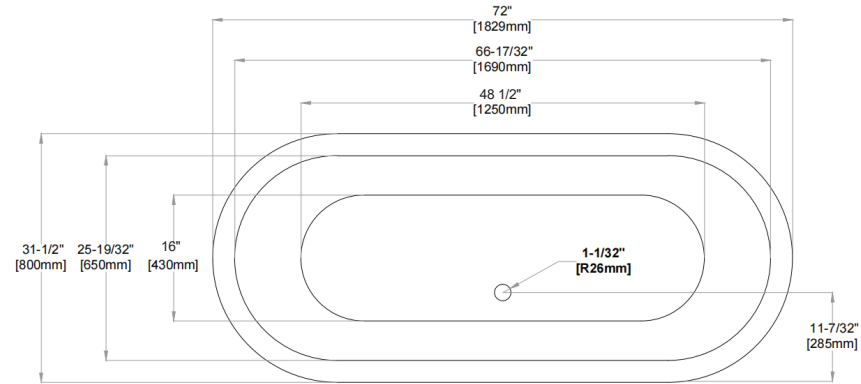

72" Waterford Cast Iron Double-Ended Roll-Top Tub with Pedestal

SKU # 145838

Overall Dimensions:

Length: 72"
 Width: 31 1/2" (Front to Back)
 Height: 23 5/8" (± 1/2")

Interior Dimensions at Tub Floor:

Length: 48 1/2"
 Width: 16" (Front to Back)
 16" Water Depth to Overflow
 71-Gallon Capacity