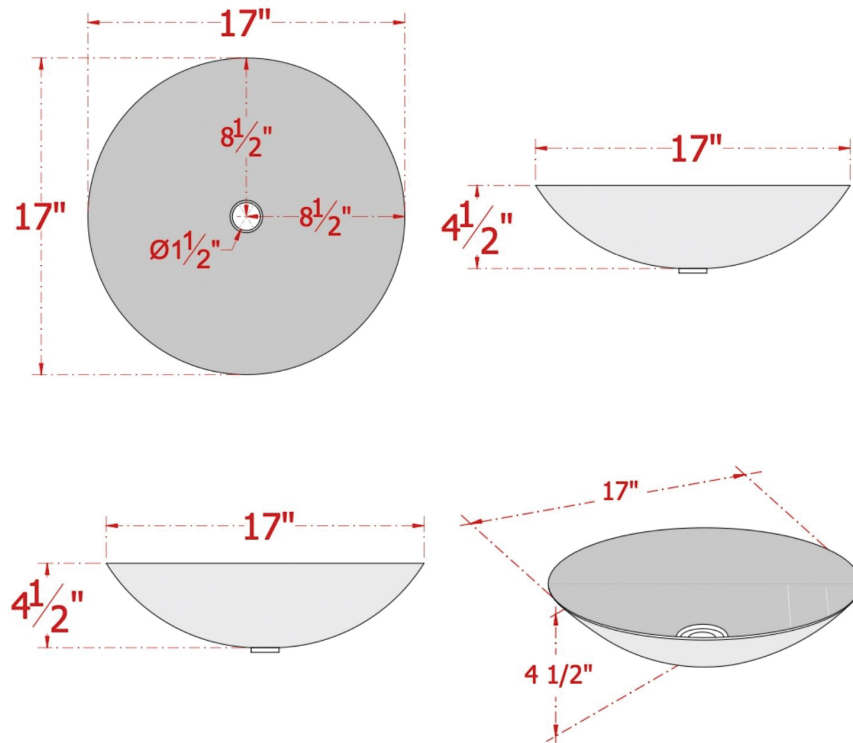

17" Juarez Hammered Copper Vessel Sink

SKU # 148917

Overall Dimensions:

Length: 17"
Width: 17"
Height: $4\frac{1}{2}"$