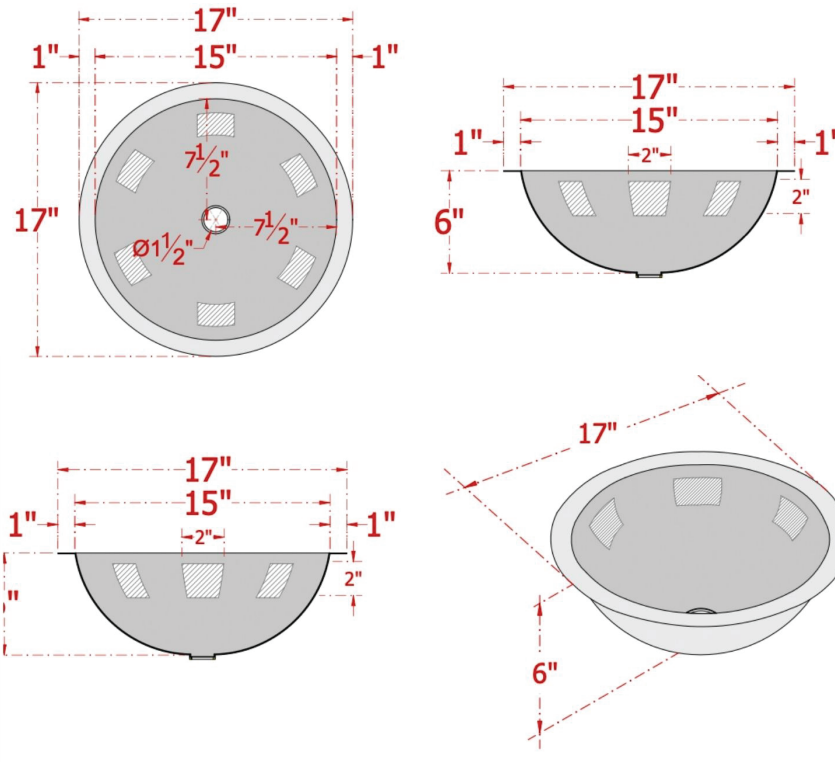

17" Robito Hammered Copper Fleur-de-lis Drop-In Bath Sink

SKU # 148367

Overall Dimensions:

Length: 17"
Width: 17"
Height: 6"

Internal Dimensions:

Length: 15"
Width: 15"
Height: 6"