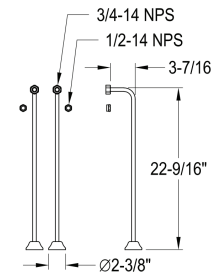

**Overall Dimensions:**

Length: 62 1/4"  
 Width: 57"  
 Height: 30 1/2"  
 Hose Length: 59"

CC461,2,5,8  
 Single Offset Bath Supply

CC2091,2,5,8  
 Tub Waste & Overflow