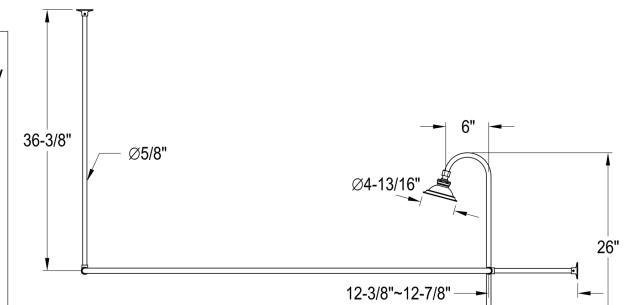

**Overall Dimensions:**

Length: 62 1/4"  
 Width: 57"  
 Height: 30 1/2"  
 Hose Length: 59"

CC461,2,5,8  
 Single Offset Bath Supply

CC2091,2,5,8  
 Tub Waste & Overflow