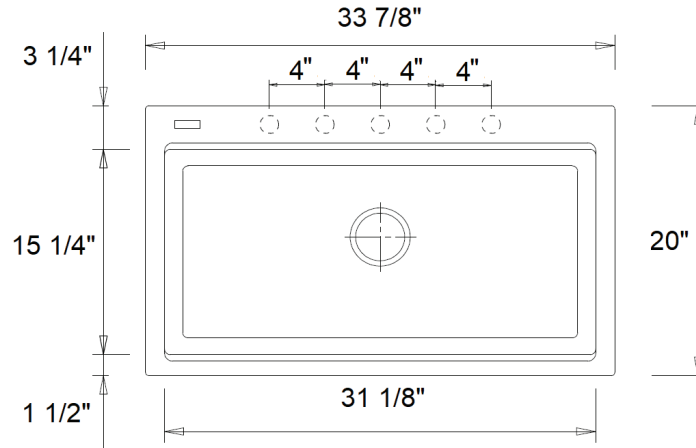

34" Enya Granite Composite Workstation Sink with HPL Covers

SKU # 157050

Overall Dimensions:

Length: 34"
 Width: 20"
 Height: 9 1/2"

Interior Dimensions:

Length: 31"
 Width: 16"
 Basin Depth: 9"

Cover Dimensions:

Length: 31"
 Width: 16 1/4"
 Basin Depth: 9"