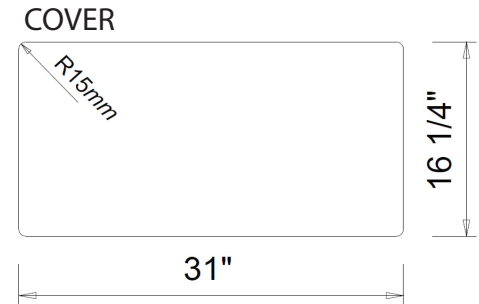

34" Enya Granite Composite Workstation Sink with HPL Covers

SKU # 157050

Overall Dimensions:

Length: 34"
 Width: 20"
 Height: 9 1/2"

Interior Dimensions:

Length: 31"
 Width: 16"
 Basin Depth: 9"

Cover Dimensions:

Length: 31"
 Width: 16 1/4"
 Basin Depth: 9"