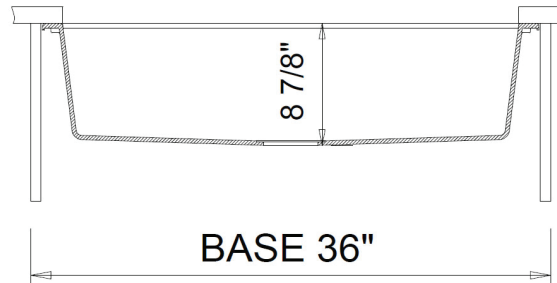

34" Enya Granite Composite Workstation Sink with HPL Covers

SKU # 157050

Overall Dimensions:

Length: 34"
 Width: 20"
 Height: 9 1/2"

Interior Dimensions:

Length: 31"
 Width: 16"
 Basin Depth: 9"

Cover Dimensions:

Length: 31"
 Width: 16 1/4"
 Basin Depth: 9"