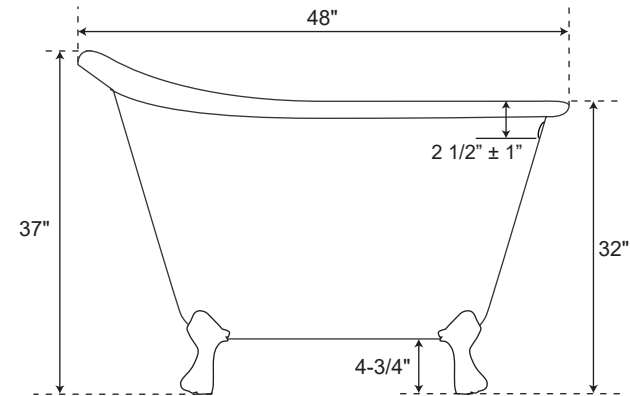

48" Alsta Copper Slipper Clawfoot Soaking Tub - Nickel Interior

SKU # 139045

Overall Dimensions:

Length: 48"
Width: 32"
Height: 32"~37"

Interior Dimensions (at floor):

Length: 33 1/2"
Width: 20"
Depth to Overflow: $2\frac{1}{2} \pm 1"$ from rim