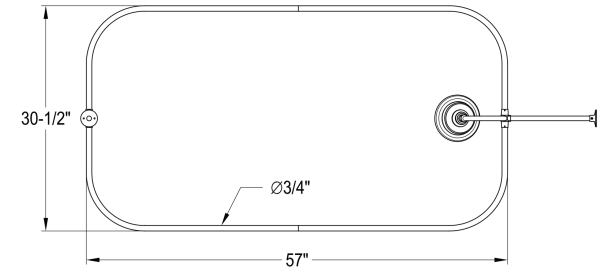

Classic Gooseneck Wall-Mount Tub, Shower and Drain Kit

SKU # 142112

Overall Dimensions:

Length: 62"
 Width: 57"
 Height: 30 1/2"

CC471,2,5,8
 Double Offset Bath Supply

CC2091,2,5,8
 Tub Waste & Overflow