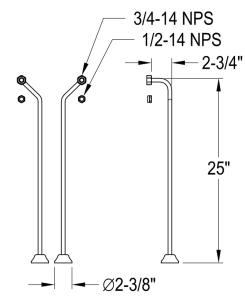

Classic Gooseneck Wall-Mount Tub, Shower and Drain Kit

SKU # 142112

Overall Dimensions:

Length: 62"
 Width: 57"
 Height: 30 1/2"

CC471,2,5,8
 Double Offset Bath Supply

CC2091,2,5,8
 Tub Waste & Overflow