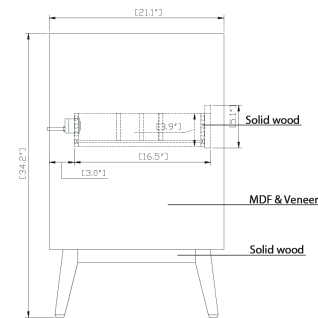

36" Adney Vanity for Rectangular Undermount Sink

SKU # 156951

Overall Dimensions:

Length: 36"
 Width: 21 1/4"
 Height: 34 1/4"

Vanity with Optional Top Dimensions:

Length: 37"
 Width: 22"
 Height: 34 1/4"

Overall Sink Dimensions:

Length: 37"
 Width: 22"
 Sink Depth: 8 3/4"

Product Diagrams

Front.

Back

Side

Top