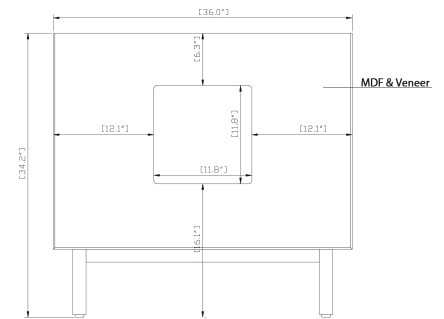

36" Adney Vanity for Rectangular Undermount Sink

SKU # 156951

Overall Dimensions:

Length: 36"
 Width: 21 1/4"
 Height: 34 1/4"

Vanity with Optional Top Dimensions:

Length: 37"
 Width: 22"
 Height: 34 1/4"

Overall Sink Dimensions:

Length: 37"
 Width: 22"
 Sink Depth: 8 3/4"

Product Diagrams

Front.

Back

Side

Top