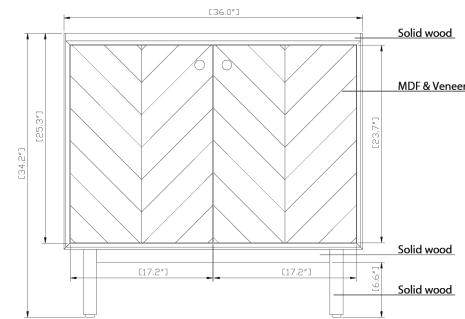

36" Adney Vanity for Rectangular Undermount Sink

SKU # 156951

Overall Dimensions:

Length: 36"
 Width: 21 1/4"
 Height: 34 1/4"

Vanity with Optional Top Dimensions:

Length: 37"
 Width: 22"
 Height: 34 1/4"

Overall Sink Dimensions:

Length: 37"
 Width: 22"
 Sink Depth: 8 3/4"

Product Diagrams

Front.

Back

Side

Top