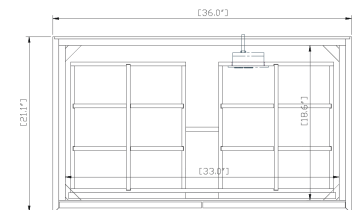

36" Adney Vanity for Rectangular Undermount Sink

SKU # 156951

Overall Dimensions:

Length: 36"
 Width: 21 1/4"
 Height: 34 1/4"

Vanity with Optional Top Dimensions:

Length: 37"
 Width: 22"
 Height: 34 1/4"

Overall Sink Dimensions:

Length: 37"
 Width: 22"
 Sink Depth: 8 3/4"

Product Diagrams

Front.

Back

Side

Top