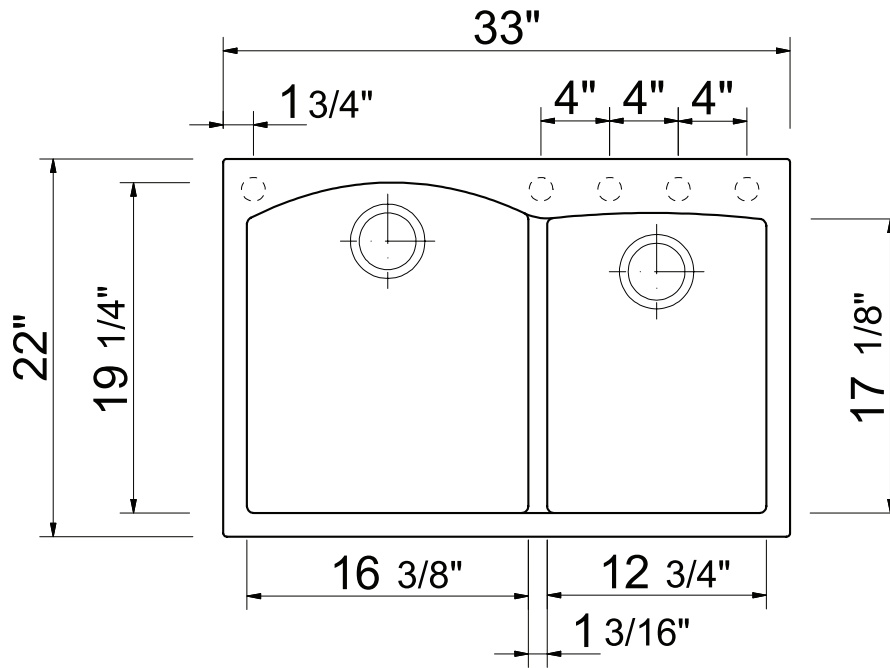

33" Neasa 60 40 Offset Double-Bowl Granite Composite Workstation Sink

SKU # 150301

Overall Dimensions:

Length: 33"
 Width: 22"
 Height: 9 1/2"

Interior Dimensions (Large Bowl):

Length: 16 3/8"
 Width: 19 1/4"
 Basin Depth: 8 7/8"

Interior Dimensions (Small Bowl):

Length: 12 3/4"
 Width: 17 1/8"
 Basin Depth: 8 7/8"