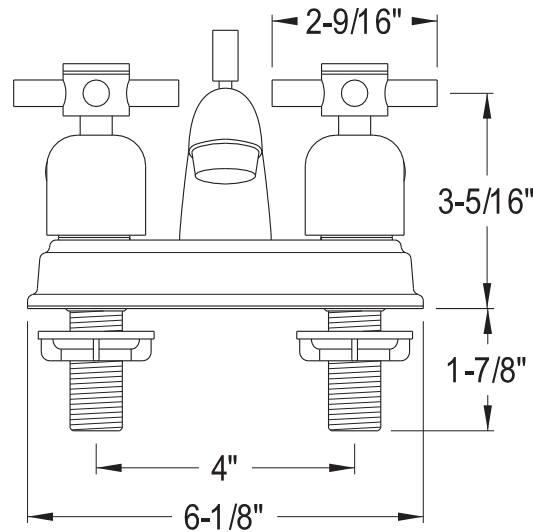

Adnon Centerset Bathroom Faucet

SKU # 139498

Overall Dimensions:

Length: 6 9/16"
 Height: 3 1/2"
 Spout Reach: 4"
 Spout Height: 2"

Base Dimensions:

Length: 6 1/8"
 Width: 2 1/4"