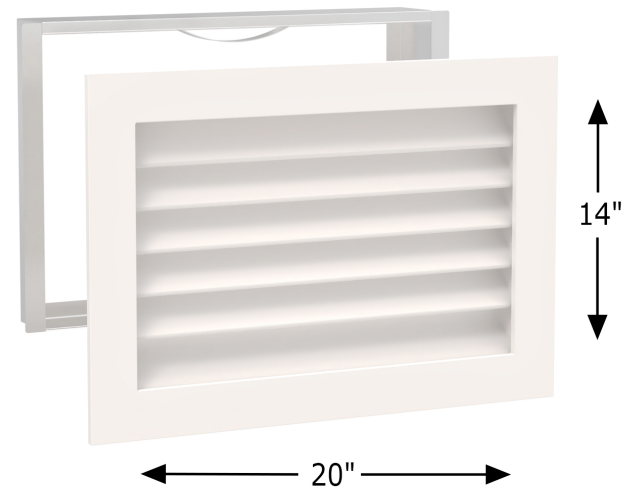

Overall Dimensions:

Width: 14"

Height: 20"

Rough Opening Size: 20" W x 14" H
Overall Dimensions: 22.8" W x 15.5" H