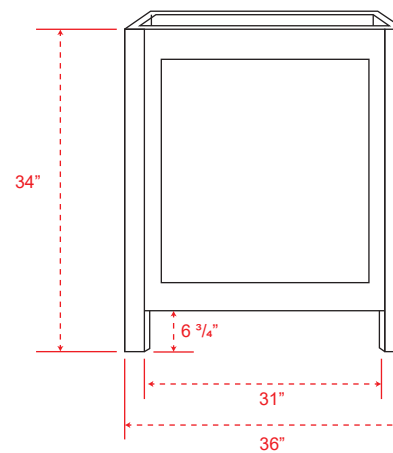

**36" Mission Unfinished Red Oak Vanity for Vessel Sink - 34" Height**

**SKU # I38770**

**Front (closed)**

**Front (open)**

**Overall Dimensions:**

Length: 36"  
Width: 21"  
Height: 34"

**Door Dimensions:**

Length: 16"  
Thickness: 1"  
Height: 20"

**Other Dimensions:**

Bottom Gap Height (Front & Sides): 3 1/2"  
Bottom Gap Height (Back): 6 3/4"

**Back**

**Side**