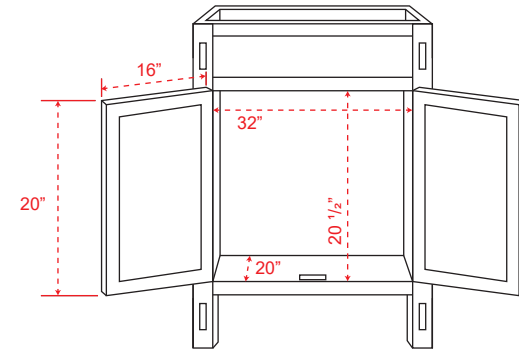

**36" Mission Unfinished Red Oak Vanity for Vessel Sink - 34" Height**

**SKU # I38770**

**Front (closed)**

**Front (open)**

**Overall Dimensions:**

Length: 36"  
Width: 21"  
Height: 34"

**Door Dimensions:**

Length: 16"  
Thickness: 1"  
Height: 20"

**Other Dimensions:**

Bottom Gap Height (Front & Sides): 3 1/2"  
Bottom Gap Height (Back): 6 3/4"

**Back**

**Side**