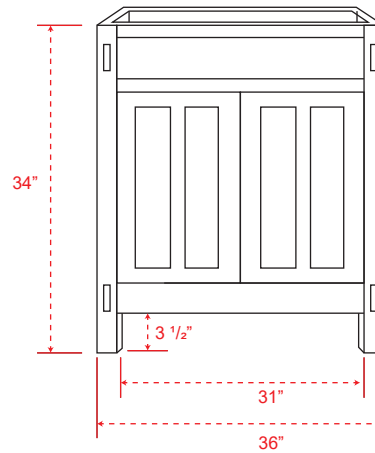

**36" Mission Unfinished Red Oak Vanity for Vessel Sink - 34" Height**

**SKU # I38770**

**Front (closed)**

**Front (open)**

**Overall Dimensions:**

Length: 36"  
Width: 21"  
Height: 34"

**Door Dimensions:**

Length: 16"  
Thickness: 1"  
Height: 20"

**Other Dimensions:**

Bottom Gap Height (Front & Sides): 3 1/2"  
Bottom Gap Height (Back): 6 3/4"

**Back**

**Side**