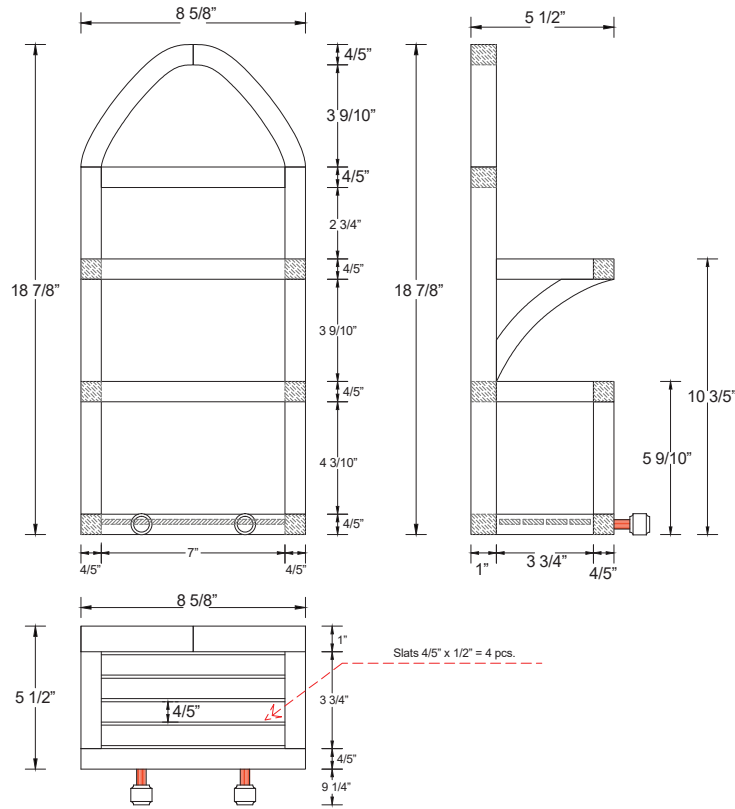

Falmer Teak Shower Caddy

SKU # 138627

Overall Dimensions:

Length: 8 5/8"
 Width: 5 1/2"
 Height: 18 7/8"