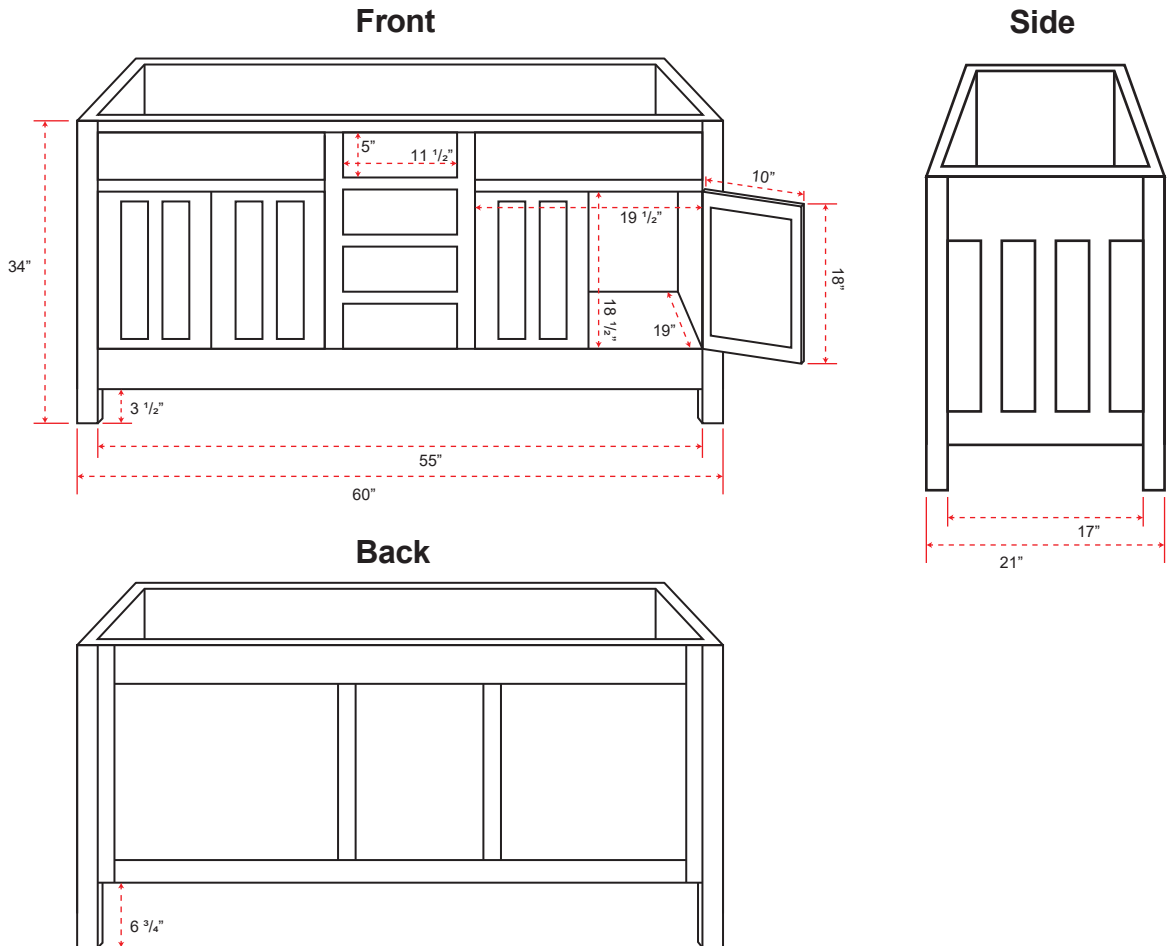

60" Unpainted Shaker Style Poplar Wood Vanity for Vessel Sink - 34" Height

SKU # 156766

Overall Dimensions:

Length: 60"
 Width: 21"
 Height: 34"

Door Dimensions:

Length: 10"
 Thickness: 1"
 Height: 18"

Other Dimensions:

Bottom Gap Height
 (Front & Sides): 3 1/2"
 Bottom Gap Height
 Back): 6 3/4"

Drawer Dimensions:

Length: 11 1/2"
 Width: 19"
 Height: 5"