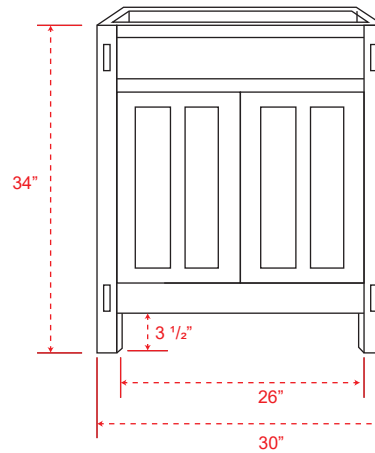

Front (closed)

Front (open)

Overall Dimensions:

Length: 30"
Width: 18"
Height: 34"

Door Dimensions:

Length: 13"
Thickness: 1"
Height: 19"

Other Dimensions:

Bottom Gap Height (Front & Sides): 3 1/2"
Bottom Gap Height (Back): 6 3/4"

Back

Side