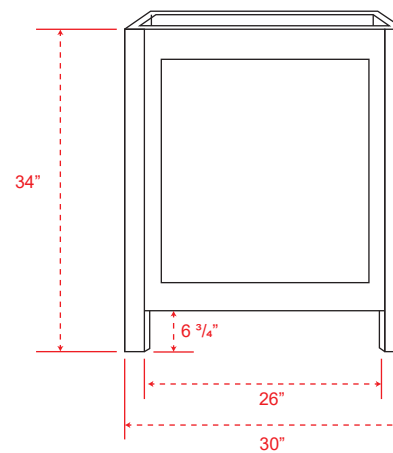

Front (closed)

Front (open)

Overall Dimensions:

Length: 30"
Width: 18"
Height: 34"

Door Dimensions:

Length: 13"
Thickness: 1"
Height: 19"

Other Dimensions:

Bottom Gap Height (Front & Sides): 3 1/2"
Bottom Gap Height (Back): 6 3/4"

Back

Side