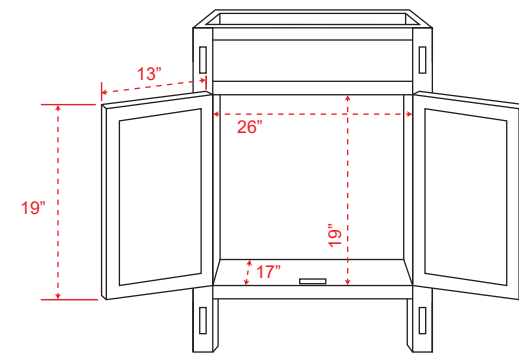

Front (closed)

Front (open)

Overall Dimensions:

Length: 30"
Width: 18"
Height: 34"

Door Dimensions:

Length: 13"
Thickness: 1"
Height: 19"

Other Dimensions:

Bottom Gap Height (Front & Sides): 3 1/2"
Bottom Gap Height (Back): 6 3/4"

Back

Side