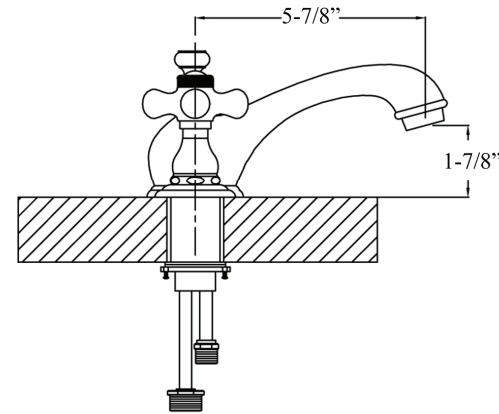

Harrow Widespread Bathroom Faucet

SKU#: 110298

Spout Reach: 5-7/8"
Height: 3-3/4"