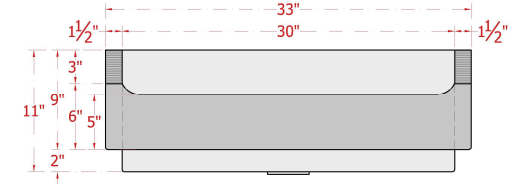

33" Gapencard Hammered Copper Single-Bowl Farmhouse Sink

SKU # 146322

Overall Dimensions:

Length: 33"
Width: 22"
Height: 9"

Interior Dimensions:

Length: 30"
Width: 17"
Basin Depth: 5"