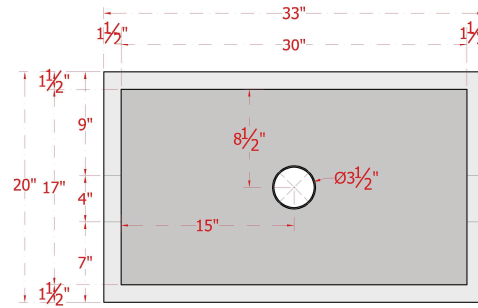

33" Gapencard Hammered Copper Single-Bowl Farmhouse Sink

SKU # 146322

Overall Dimensions:

Length: 33"
Width: 22"
Height: 9"

Interior Dimensions:

Length: 30"
Width: 17"
Basin Depth: 5"